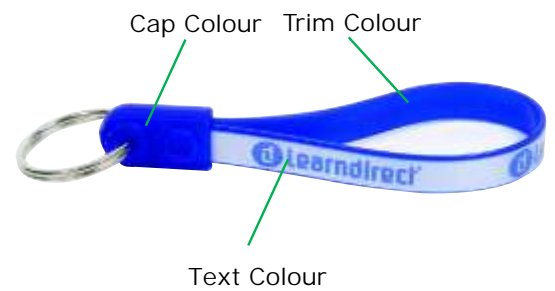

# Loop Key Rings Colour References

Cap	Colour Description	Nearest Pantone reference
	Black	BLACK
	Brown	161C
	Aztec Gold	463C
	Fudge	156C
	Cream	155C
	Silver	431C
	Mid Grey	430C
	Dusk	543C
	Clear	N/A
	White	WHITE
	Citrus Yellow	YELLOW 012C
	Seville Orange	ORANGE 021C
	Baby Pink	182C
	Shrimp	183C
	Cerise	232C
	Valentine Red	186C
	Ruby	194C
	African Violet (Purple)	268C
	Lilac	264C
	Ice Blue	278C
	Sky Blue	285C
	Ultra Blue	REFLEX BLUE C
	Royal Blue	281C
	Navy Blue	289C
	British Racing Green	343C
	Marine Blue	322C
	Alpine Green	347C
	Fresh Green	375C
	Springtime Green	353C
	Dew Drop	337C
	Burgundy	216C
	*Luminous Green	317C

## Cap & Trim Colours

All colours shown are available as cap, trim or text colours\*. Printing light colours on similar ribbons is not recommended.

\*Luminous Green extra cost option is only available for end caps (not trim or text).

## Colour Matching

Close Pantone text colour matching is only possible on WHITE ribbon. Coloured ribbons will distort the final colour achievable so exact matches are not possible.

## Reverse Printing

Ribbons can be reverse flood printed to create a solid ribbon colour effect. Please complete the custom request page or contact us for further details.

Select and design  
 your own Loops online  
[www.LoopKeyRings.co.uk](http://www.LoopKeyRings.co.uk)