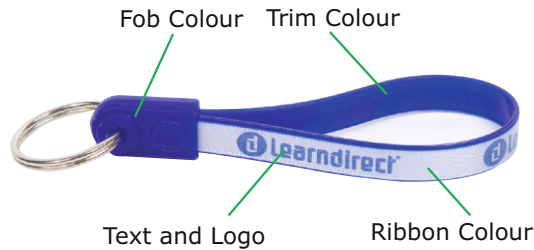

7 Select text font ✓

8 Company Name _____

Address _____

Post Code _____ Tel _____

Contact Name _____

Email address _____

FAX BACK to 01772 482184 or post to

Ad-Options Ltd t/as LoopKeyrings.co.uk, Langdale Rd, Leyland PR25 3AS Tel: 01772 435010

VISIT

LoopKeyrings.co.uk

TODAY AND DESIGN YOUR OWN AD-LOOP KEYRING

Ad-Loops are fun to handle, practical to use, popular and lightweight promotional keyrings. Personalise your Ad-Loop Keyrings by adding your own logo & text, and choose from a wide range of colours. Ad-Loop Keyrings come in three sizes, mini, regular and jumbo.