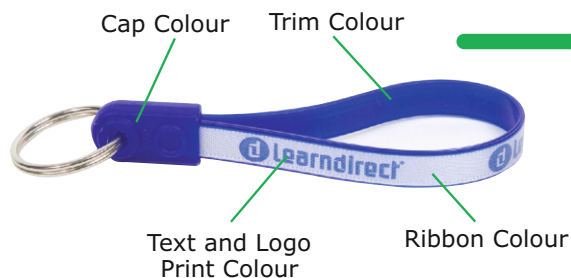

LoopKeyrings.co.uk

DESIGN YOUR OWN AD LOOP KEY RING TODAY

2 Enter your text here (attach good quality logo if required)

Please note your text will be in the centre of the ribbon when printed at final production

Design your own novel, message carrying, Ad-Loop Keyrings.

Ad-Loops are fun to handle, practical to use, popular and lightweight promotional keyrings. These low cost keyrings, created from your own design, can be despatched in approximately two weeks.