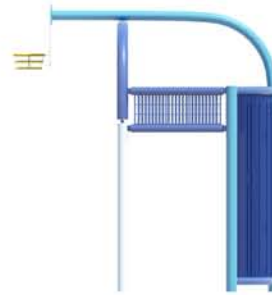

3M CURVED BACK GOAL

MUGA

M-GOAL-3M-CURV

M-GOAL-3M-CURV

3m Curved Back Goal

M-GOAL-3M-CURV-NBB

3m Curved Back Goal
without Basketball Facility

Also available as fully enclosed

M-GOAL-3M-CURV-NBB

3534 mm

1000 mm
1672 mm

2000 mm
3820 mm
2934 mm

Manufactured from steel and powder coated to a colour of choice, the 3m wide heavy duty goal has a pedestrian opening in the goal recess and is ideal for open access and all types of sports areas, from schools to unsupervised parks. This item can be purchased as a standalone product or can be included as part of a bespoke Lightmain Multi Use Games Area.