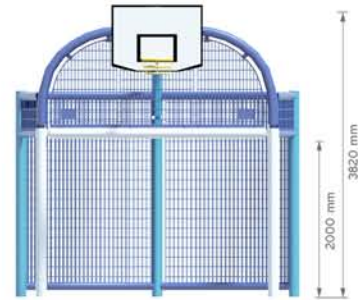

3M CURVED BACK GOAL

MUGA

M-GOAL-3M-CURV

M-GOAL-3M-CURV

3m Curved Back Goal

M-GOAL-3M-CURV-NBB

3m Curved Back Goal
without Basketball Facility

Also available as fully enclosed

M-GOAL-3M-CURV-NBB

3534 mm

1000 mm
1672 mm

2000 mm
3820 mm
2934 mm

Manufactured from steel and powder coated to a colour of choice, the 3m wide heavy duty goal has a pedestrian opening in the goal recess and is ideal for open access and all types of sports areas, from schools to unsupervised parks. This item can be purchased as a standalone product or can be included as part of a bespoke Lightmain Multi Use Games Area.