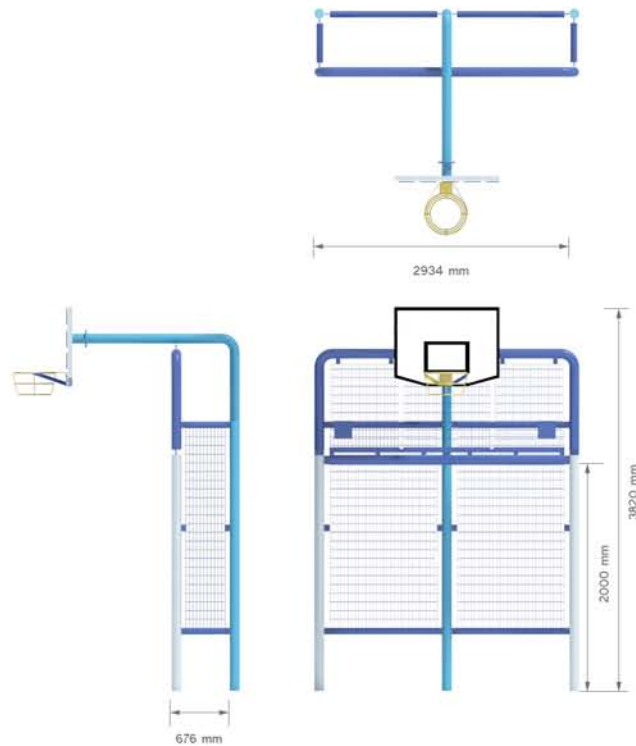

# 3M SQUARE BACK GOAL

# MUGGA

M-GOAL-3M-SQ

3m Square Back Goal

M-GOAL-3M-SQ-NBB

3m Square Back Goal without Basketball Facility

M-GOAL-3M-SQ

M-GOAL-3M-SQ-NBB

Manufactured from steel and powder coated to a colour of choice, the heavy duty goal has an enclosed goal recess and is ideal for open access and all types of sports areas, from schools to unsupervised parks. This item can be purchased as a standalone product or can be included as part of a bespoke Lightmain Multi Use Games Area.