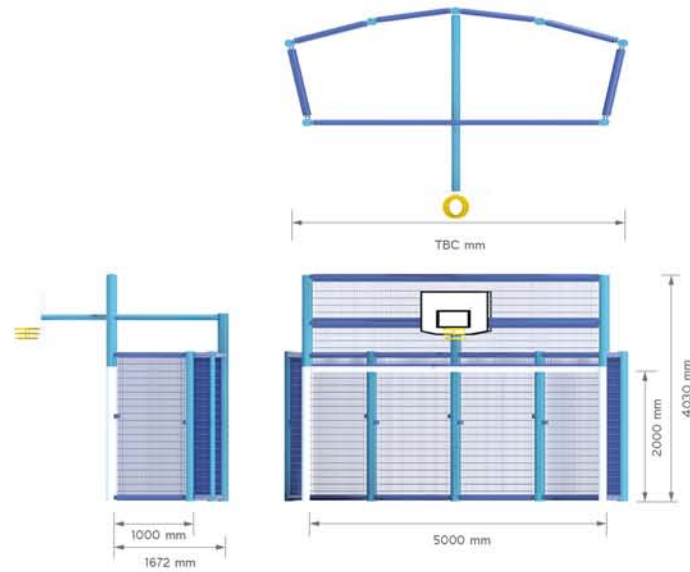

# MUGA

M-GOAL-5M-CURV-C

M-GOAL-5M-CURV-O

- M-GOAL-5M-CURV-C 5m Curved Back Closed Goal
  - M-GOAL-5M-CURV-O 5m Curved Back Open Goal
- Also available without basketball facility

Manufactured from steel and powder coated to a colour of choice, the 5m wide heavy duty goal can be produced with a pedestrian opening in the goal recess or fully enclosed and is ideal for open access and all types of sports areas, from schools to unsupervised parks. This item can be purchased as a standalone product or can be included as part of a bespoke Multi Use Games Area.