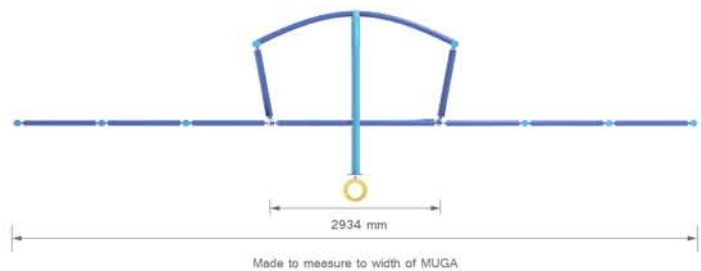

ARCHED GOAL END FENCING

MUGA

M-GOAL-ARCH Arched Goal End Fencing
Also available as fully enclosed

Manufactured from steel and powder coated to a colour of choice. An aesthetically pleasing option of Lightmain heavy duty rebound fencing system. This fencing can be made bespoke to suit your specific site requirements and combined with one of Vica's combination goal ends.