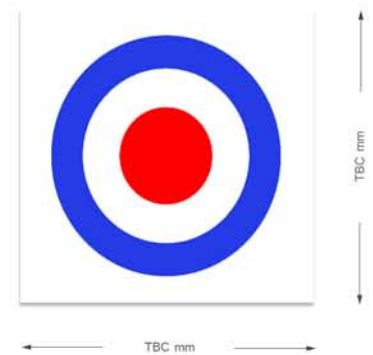

# MUGA

M-TARG-BALL

M-TARG-CRIC

M-TARG-BALL Ball Target

M-TARG-CRIC Cricket Wicket

Manufactured from steel and powder coated to a colour of choice, the targets and cricket wickets bolt onto the fence line of your Multi Use Games Area to add additional play opportunities.