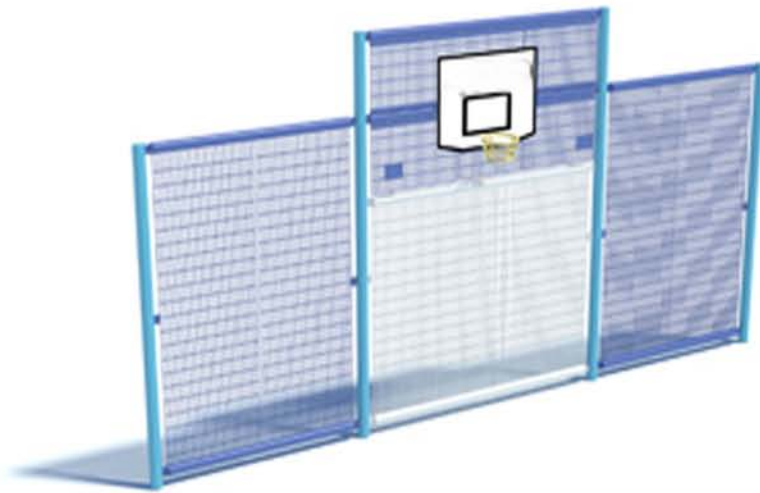

# HEAVY DUTY BALL WALL

# MUGA

M-GOAL-BOLT Heavy Duty Ball Wall

Manufactured from steel and powder coated to a colour of choice, the heavy duty ball wall has been designed as a standalone product using Vica's heavy duty rebound system. Designed for open access and all types of sports areas, from schools to unsupervised parks and playgrounds. Why not add a set or targets and cricket wickets.