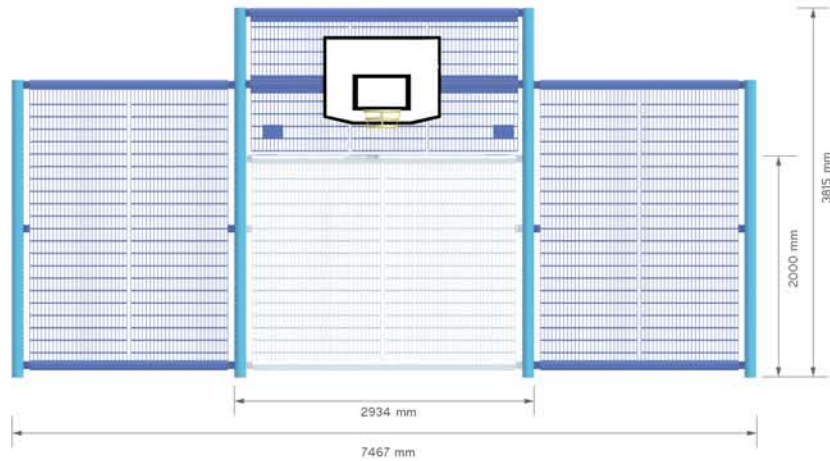

# HEAVY DUTY BALL WALL

# MUGA

M-GOAL-BOLT Heavy Duty Ball Wall

Manufactured from steel and powder coated to a colour of choice, the heavy duty ball wall has been designed as a standalone product using Vica's heavy duty rebound system. Designed for open access and all types of sports areas, from schools to unsupervised parks and playgrounds. Why not add a set or targets and cricket wickets.