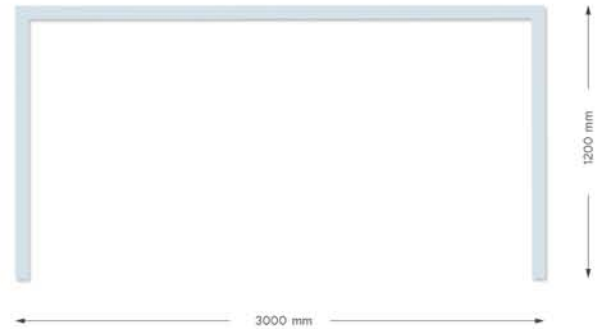

BOLT ON GOAL

MUGA

M-GOAL-BOLT Bolt on Goal

Manufactured from steel and powder coated to a colour of choice, the small goals bolt onto the fence line of your Multi Use Games Area to add additional play opportunities.