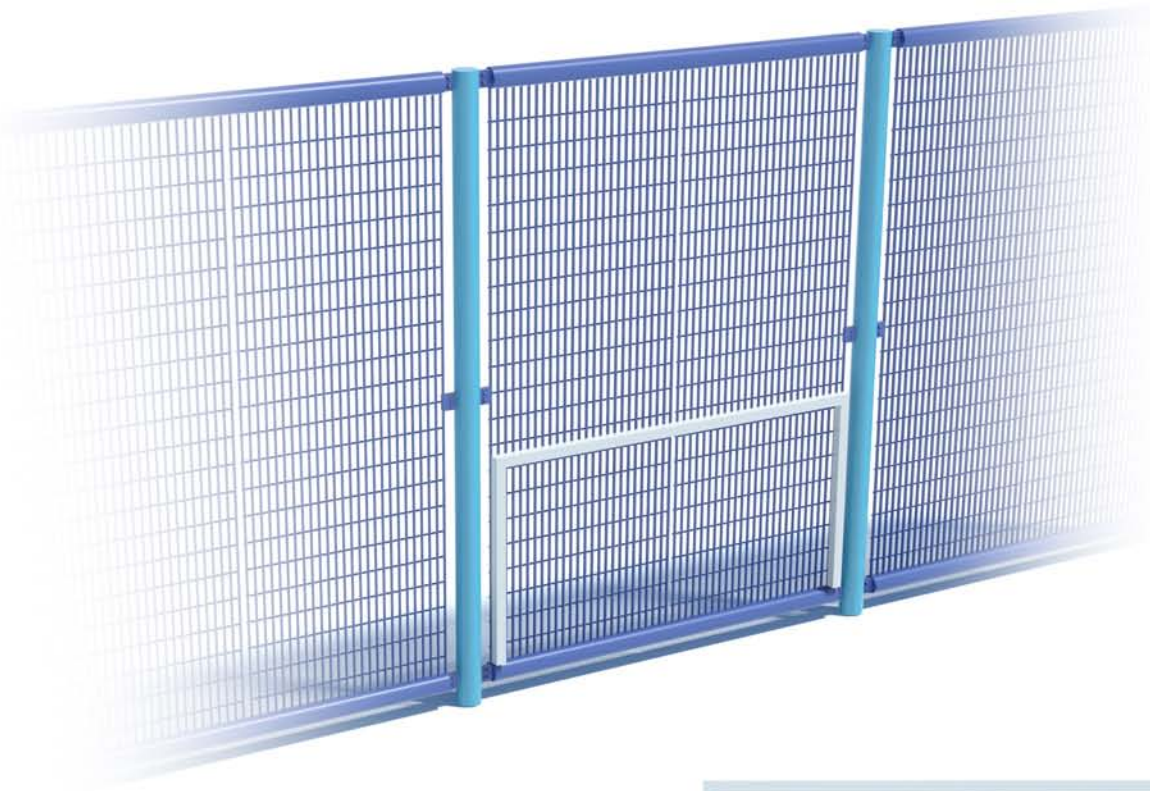

BOLT ON GOAL

MUGA

M-GOAL-BOLT Bolt on Goal

Manufactured from steel and powder coated to a colour of choice, the small goals bolt onto the fence line of your Multi Use Games Area to add additional play opportunities.