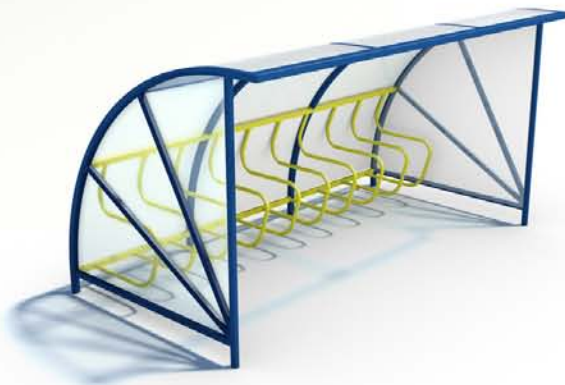

# CYCLE SHELTER

CYC-SHELT Cycle Shelter

Available in 2m bay segments to a length of your choice.

Internal racking options available. Please contact us to discuss your preferences.

# SHELTERS

Vica SL has worked in partnership with Local Government, Police Authorities and Crime Prevention Units in the development of our range of youth shelters, both portable and fixed, which have been proven to reduce the local crime rate. Our steelwork for shelters carries the same heavy duty specification as that of our Multi Use Games Areas (MUGA's). We also offer a 25 year fair wear and tear warranty and a 5 year fair wear and tear warranty for the paint finish.

All shelters can be provided in any standard RAL colour combination of your choosing. Vica SL has its own in-house powder coating facility where we incorporate additional processes ensuring durability of the coating and therefore value for money over time.