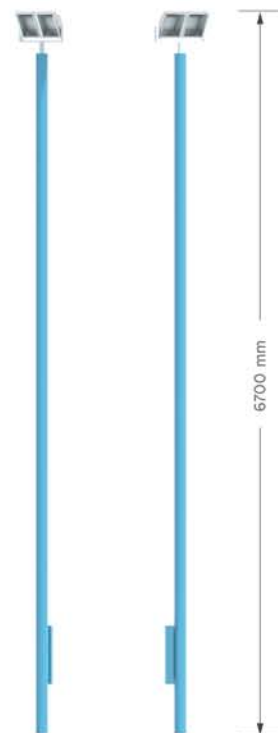

# MUGA

M-FLOOD

M-FLOOD-HINGE

M-FLOOD-HINGE Hinged Floodlight

M-FLOOD Floodlight

Also available with multiple lights upon request.

6700 mm

Manufactured from steel and powder coated to a colour of choice, we design and manufacture either fixed or mid hinged floodlighting. This item can be purchased as a standalone product or can be included as part of a bespoke Multi Use Games Area.