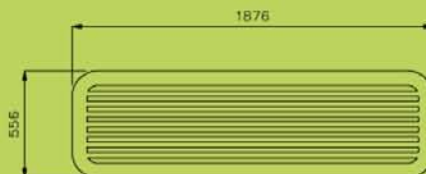

GRIND BOX & GRIND BENCH

SBX045

PLAN VIEW

SGB045

PLAN VIEW

Dimensions are in mm. Do not scale from drawing.

OPTIONS

SBX045 Grind Box

SGB045 Grind Bench

Grind Bench

Grind Box

Vica SL offer a one-stop solution for the design and manufacture of our skate parks. We use fast and super strong, professional grade **SkatelitePro™** which is the supreme riding surface for outdoor skateparks. The solid material is weatherproof and withstands the constant punishment inflicted by determined riders.