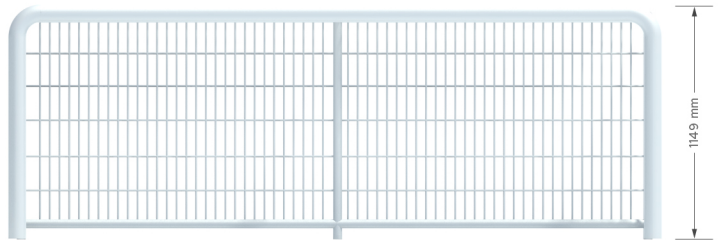

HEAVY DUTY 5-A-SIDE GOAL

MUGGA

M-GOAL-MINI Heavy Duty 5-a-Side Goal

Manufactured from steel and powder coated to a colour of choice, the heavy duty 5 - A-Side goal is an ideal alternative for open access and all types of sports areas, from schools to unsupervised parks. This item can be purchased as a standalone product or can be included as part of a bespoke Lightmain Multi Use Games Area.