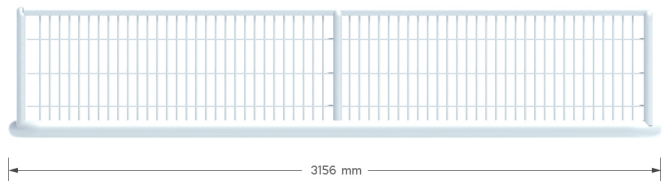

HEAVY DUTY 5-A-SIDE GOAL

MUGGA

M-GOAL-MINI Heavy Duty 5-a-Side Goal

Manufactured from steel and powder coated to a colour of choice, the heavy duty 5 - A-Side goal is an ideal alternative for open access and all types of sports areas, from schools to unsupervised parks. This item can be purchased as a standalone product or can be included as part of a bespoke Lightmain Multi Use Games Area.