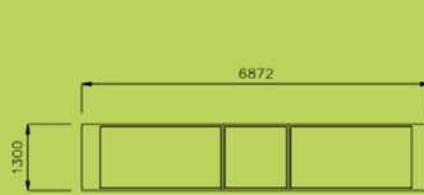

IN LINE RAMP

PLAN VIEW

SIR061

PLAN VIEW

SIR062

Dimensions are in mm. Do not scale from drawing.

OPTIONS

SIR061 In Line Ramp, 1 Bay

SIR062 In Line Ramp, 2 Bay

1 Bay

2 Bay

Vica SL offer a one-stop solution for the design and manufacture of our skate parks. We use fast and super strong, professional grade **SkatelitePro™** which is the supreme riding surface for outdoor skateparks. The solid material is weatherproof and withstands the constant punishment inflicted by determined riders.