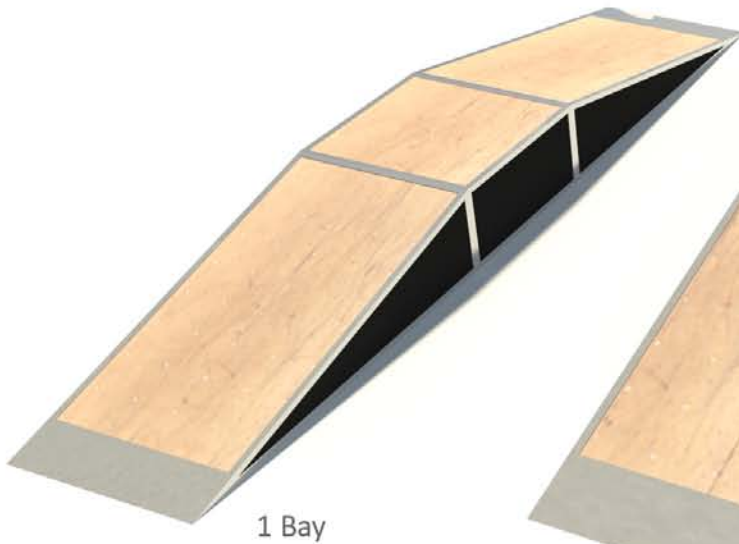

IN LINE RAMP

PLAN VIEW

SIR061

PLAN VIEW

SIR062

Dimensions are in mm. Do not scale from drawing.

OPTIONS

SIR061 In Line Ramp, 1 Bay

SIR062 In Line Ramp, 2 Bay

1 Bay

2 Bay

Vica SL offer a one-stop solution for the design and manufacture of our skate parks. We use fast and super strong, professional grade **SkatelitePro™** which is the supreme riding surface for outdoor skateparks. The solid material is weatherproof and withstands the constant punishment inflicted by determined riders.