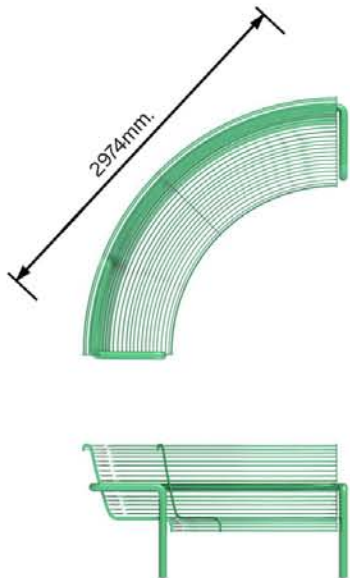

CURVED ROUND BAR SEAT WITH BACK

LMCRBS Curved Round Bar Seat

Dimensions are in mm.
Do not scale from drawing.

The single front leg design of our benches allows unrestricted access for mowing and cleaning.