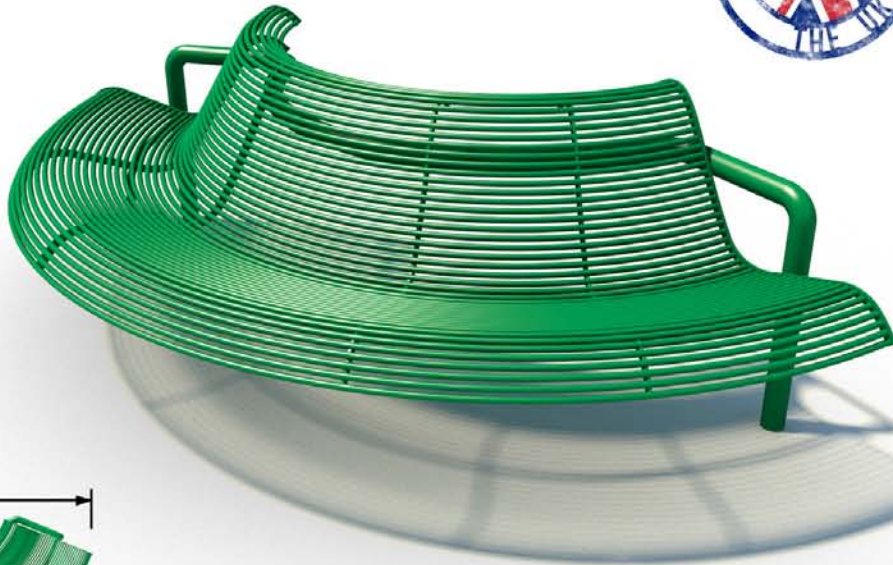

METAL CONVEX ROUND BAR SEAT

LMCRBSC Metal Convex Round Bar Seat

Dimensions are in mm
and are approximate
Do not scale from drawing.

The single front leg design of our benches allows unrestricted access for mowing and cleaning.

All our steel street furniture can be in any RAL colour. We have our own in-house powder coating facility where we incorporate additional processes ensuring durability of the coating and therefore value for money over time.