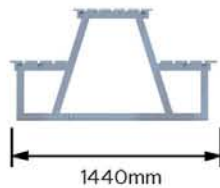

# METAL FLAT BAR PICNIC TABLE WITH WHEELCHAIR ACCESS

LMFPTWA100 Flat bar picnic table with wheelchair access

Dimensions are in mm.  
Do not scale from drawing.

Our picnic table is a strong and sturdy unit designed to seat six people, including an inclusive space for a wheelchair.