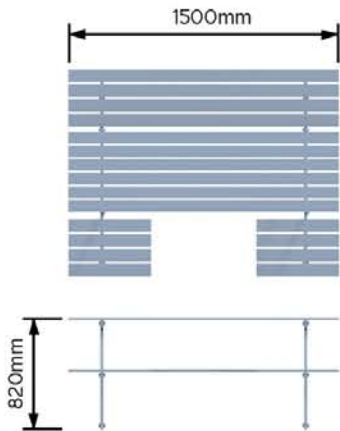

# METAL FLAT BAR PICNIC TABLE WITH WHEELCHAIR ACCESS

LMFPTWA100 Flat bar picnic table with wheelchair access

Dimensions are in mm.  
Do not scale from drawing.

Our picnic table is a strong and sturdy unit designed to seat six people, including an inclusive space for a wheelchair.