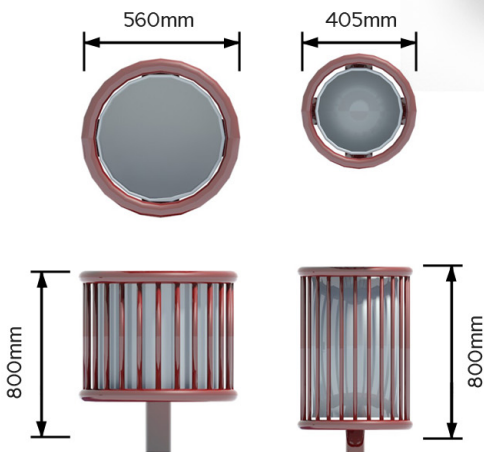

# METAL ROUND LITTER BINS

LMLB200 Round Bin 45L

LMLB300 Large Round Bin 100L

Large Round Bin

Round Bin

Dimensions are in mm. Do not scale from drawing.

Street Furniture is another example of how Lightmain work to satisfy client needs. The single front leg design of our benches allows unrestricted access for mowing and cleaning.

All our steel street furniture can be in any RAL colour. Lightmain has its own in-house powder coating facility where we incorporate additional processes ensuring durability of the coating and therefore value for money over time.