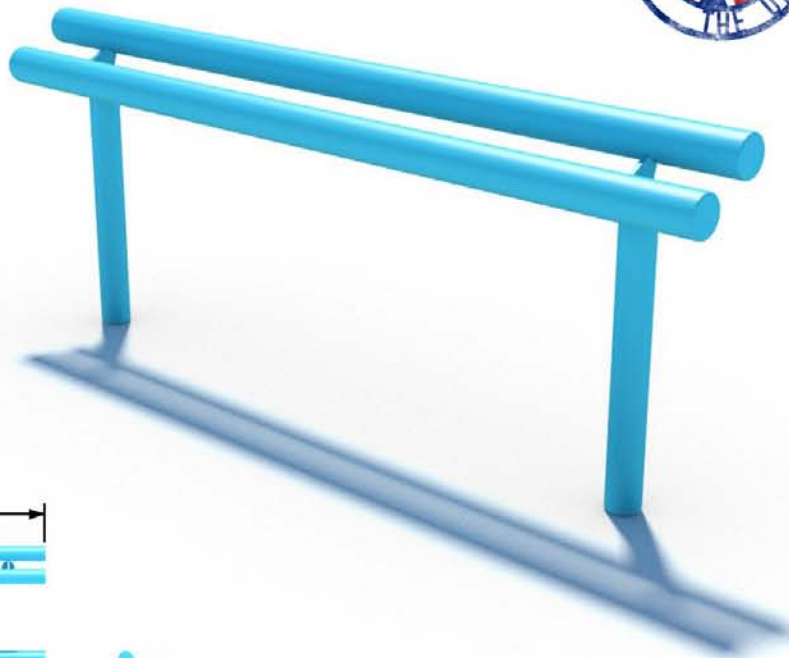

METAL LEAN BACK SEAT

LMLBS100 Lean back seat

Dimensions are in mm.
Do not scale from drawing.

The single front leg design of our seats allows unrestricted access for mowing and cleaning.

All our steel street furniture can be in any RAL colour. We have our own in-house powder coating facility where we incorporate additional processes ensuring durability of the coating and therefore value for money over time.