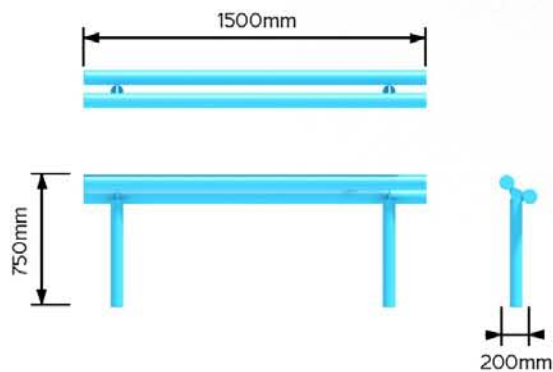

METAL LEAN BACK SEAT

LMLBS100 Lean back seat

Dimensions are in mm.
Do not scale from drawing.

The single front leg design of our seats allows unrestricted access for mowing and cleaning.

All our steel street furniture can be in any RAL colour. We have our own in-house powder coating facility where we incorporate additional processes ensuring durability of the coating and therefore value for money over time.