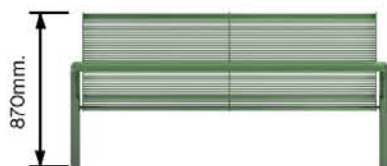

METAL ROUND BAR SEAT WITH BACK

LMRBS201 Metal Round Bar Seat with Back

1800mm.

870mm.

550mm.

Dimensions are in mm. Do not scale from drawing.

The single front leg design of our seats allows unrestricted access for mowing and cleaning.

All our steel street furniture can be in any RAL colour. We have our own in-house powder coating facility where we incorporate additional processes ensuring durability of the coating and therefore value for money over time.