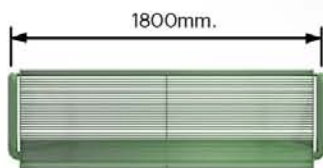

METAL ROUND BAR SEAT WITH BACK

LMRBS201 Metal Round Bar Seat with Back

1800mm.

870mm.

550mm.

Dimensions are in mm. Do not scale from drawing.

The single front leg design of our seats allows unrestricted access for mowing and cleaning.