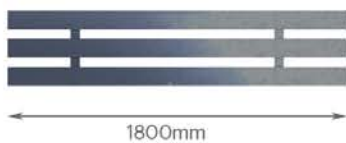

STAINLESS STEEL SEATS AND BENCHES

LMSS1

Available Grade 304 - 316

Dimensions shown in mm.
Do not scale from drawing.

Our street furniture adds the perfect finishing touch to any project. Made from high quality stainless steel, our products meet all the necessary regulations and thanks to the versatility of the material, they're maintenance free.