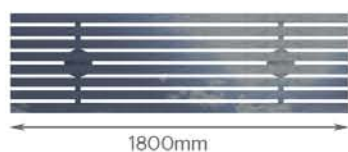

STAINLESS STEEL SEATS AND BENCHES

LMSS2

Available Grade 304 - 316

1800mm

500mm

540mm

Dimensions shown in mm.
Do not scale from drawing.

Our street furniture adds the perfect finishing touch to any project. Made from high quality stainless steel, our products meet all the necessary regulations and thanks to the versatility of the material, they're maintenance free.

Some products are also available in Grade 316 to help resist corrosion allowing them to withstand the harshest of environments - ideal for coastal projects or when they need extra protection from the elements.