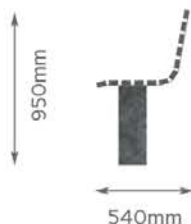

STAINLESS STEEL SEATS AND BENCHES

LMSS3

Available Grade 304 - 316

Dimensions shown in mm.
Do not scale from drawing.

Our street furniture adds the perfect finishing touch to any project. Made from high quality stainless steel, our products meet all the necessary regulations and thanks to the versatility of the material, they're maintenance free.