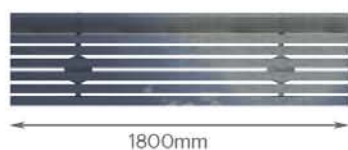

STAINLESS STEEL SEATS AND BENCHES

LMSS3

Available Grade 304 - 316

Dimensions shown in mm.
Do not scale from drawing.

Our street furniture adds the perfect finishing touch to any project. Made from high quality stainless steel, our products meet all the necessary regulations and thanks to the versatility of the material, they're maintenance free.

Some products are also available in Grade 316 to help resist corrosion allowing them to withstand the harshest of environments – ideal for coastal projects or when they need extra protection from the elements.