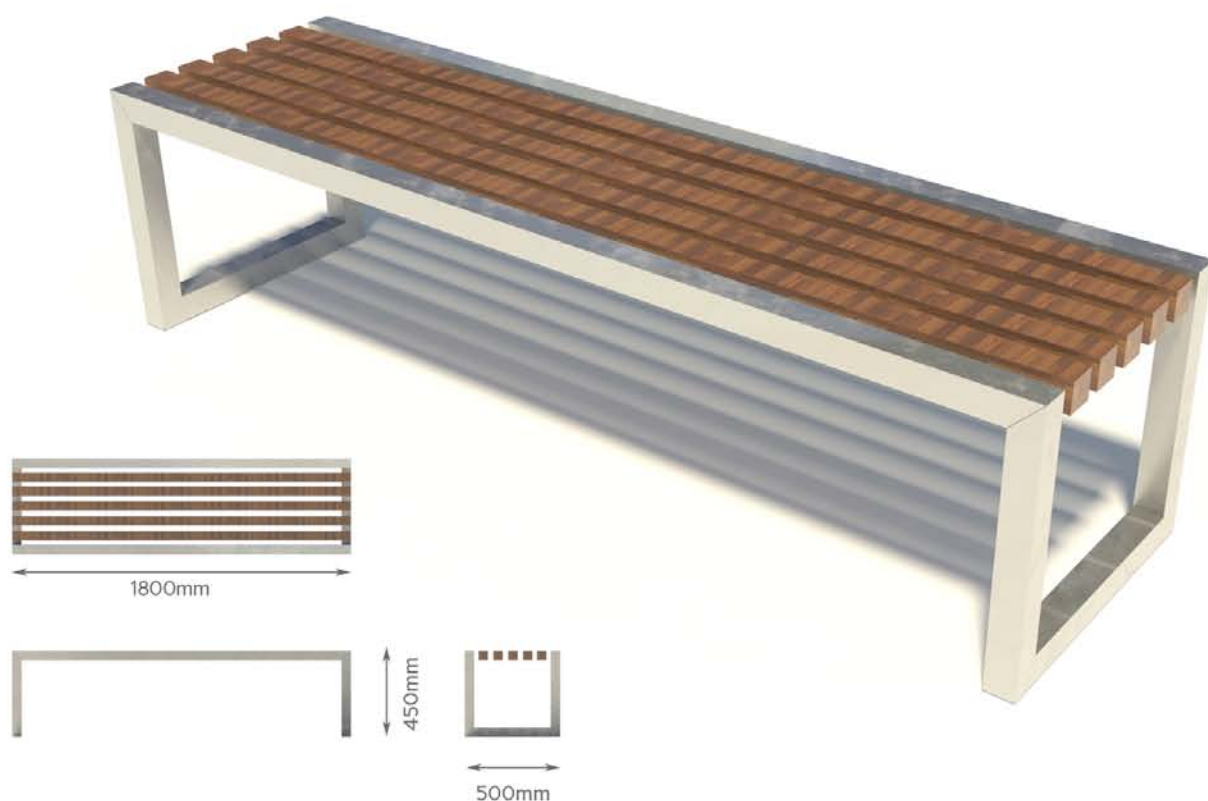

STAINLESS STEEL SEATS AND BENCHES

LMSSH1

Available Grade 304 - 316

Dimensions shown in mm.
Do not scale from drawing.

Our street furniture adds the perfect finishing touch to any project. Made from high quality stainless steel, our products meet all the necessary regulations and thanks to the versatility of the material, they're maintenance free.

Some products are also available in Grade 316 to help resist corrosion allowing them to withstand the harshest of environments – ideal for coastal projects or when they need extra protection from the elements.