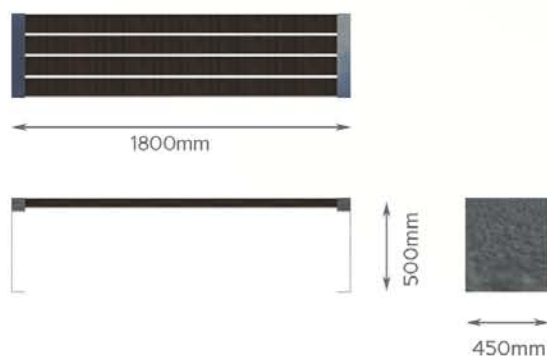

## LMSSH2

Available Grade 304 - 316

Dimensions shown in mm.  
Do not scale from drawing.

Our street furniture adds the perfect finishing touch to any project. Made from high quality stainless steel, our products meet all the necessary regulations and thanks to the versatility of the material, they're maintenance free.