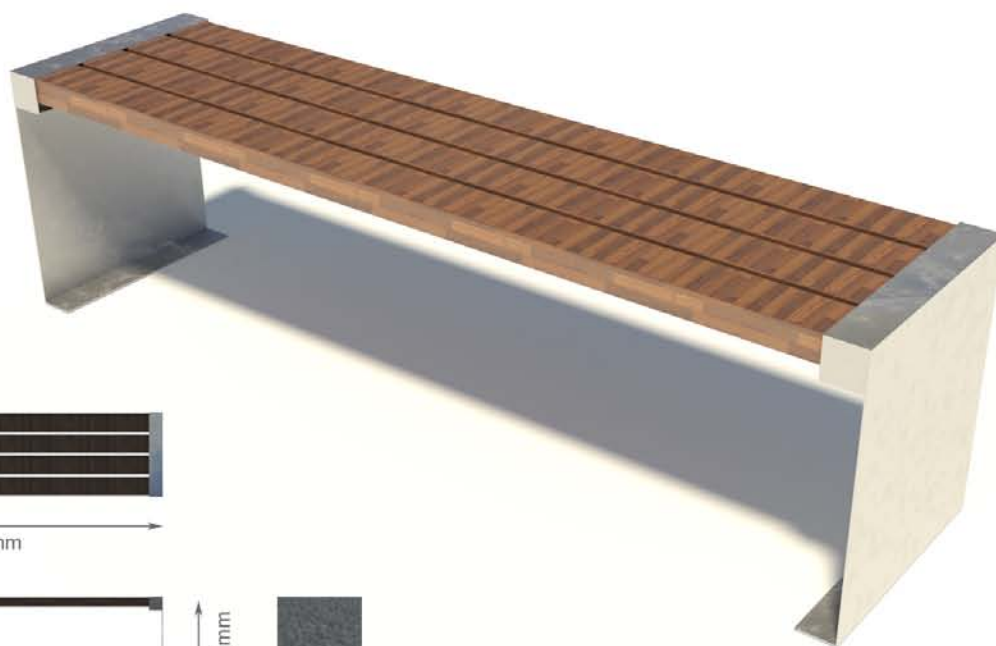

# STAINLESS STEEL SEATS AND BENCHES

## LMSSH2

Available Grade 304 - 316

Dimensions shown in mm.  
Do not scale from drawing.

Our street furniture adds the perfect finishing touch to any project. Made from high quality stainless steel, our products meet all the necessary regulations and thanks to the versatility of the material, they're maintenance free.

Some products are also available in Grade 316 to help resist corrosion allowing them to withstand the harshest of environments - ideal for coastal projects or when they need extra protection from the elements.