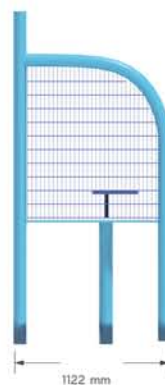

# POD SEAT

# MUGA

2266 mm

1122 mm

3000 mm

1000 mm

M-POD Pod Seat

Vica's spectator POD seating is a unique design and is built directly into the fencing of the Multi Use Games Area (MUGA). It gives spectators a first class view of the action and as it is recessed, offers some protection from the ball. The length of the POD seating is completely customisable dependant upon our clients needs.