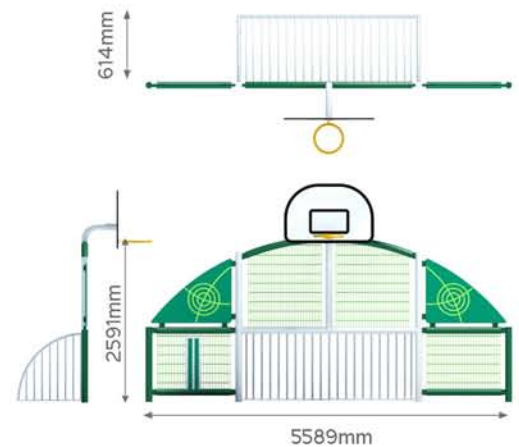

# Schools Range

Specially designed for schools, includes:

- Mini goal
- Basketball hoop with backboard
- Ball targets
- Heavy duty steel mesh panels
- Cricket wicket
- 19mm HDPE target panels.

Steel work in any  
RAL colour!

PROD CODE Schools Goal End

Do not scale from drawing.