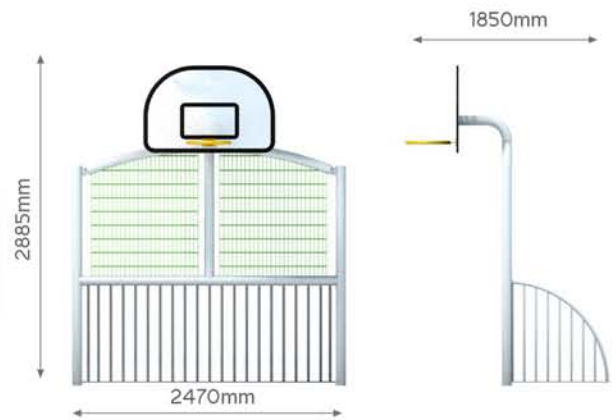

# Schools Range

Specially designed for schools, includes:

- Mini goal
- Basketball hoop with backboard
- Heavy duty steel mesh panels

Steel work in any RAL colour!

PROD CODE Schools Goal

Do not scale from drawing.