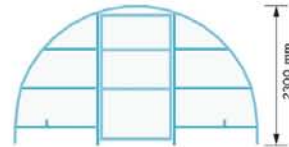

SCOOTER SHELTER

SCO-SHELT Scooter Shelter

Dimensions are in mm. Do not scale from drawing.

Vica SL has worked in partnership with Local Government, Police Authorities and Crime Prevention Units in the development of our range of youth shelters, both portable and fixed, which have been proven to reduce the local crime rate. Our steelwork for shelters carries the same heavy duty specification as that of our Multi Use Games Areas (MUGA's). We also offer a 25 year fair wear and tear warranty and a 5 year fair wear and tear warranty for the paint finish.