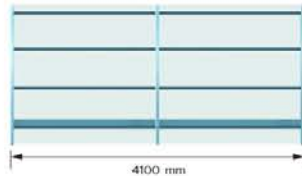

SCOOTER SHELTER

SCO-SHELT Scooter Shelter

Dimensions are in mm. Do not scale from drawing.

Vica SL has worked in partnership with Local Government, Police Authorities and Crime Prevention Units in the development of our range of youth shelters, both portable and fixed, which have been proven to reduce the local crime rate. Our steelwork for shelters carries the same heavy duty specification as that of our Multi Use Games Areas (MUGA's). We also offer a 25 year fair wear and tear warranty and a 5 year fair wear and tear warranty for the paint finish.