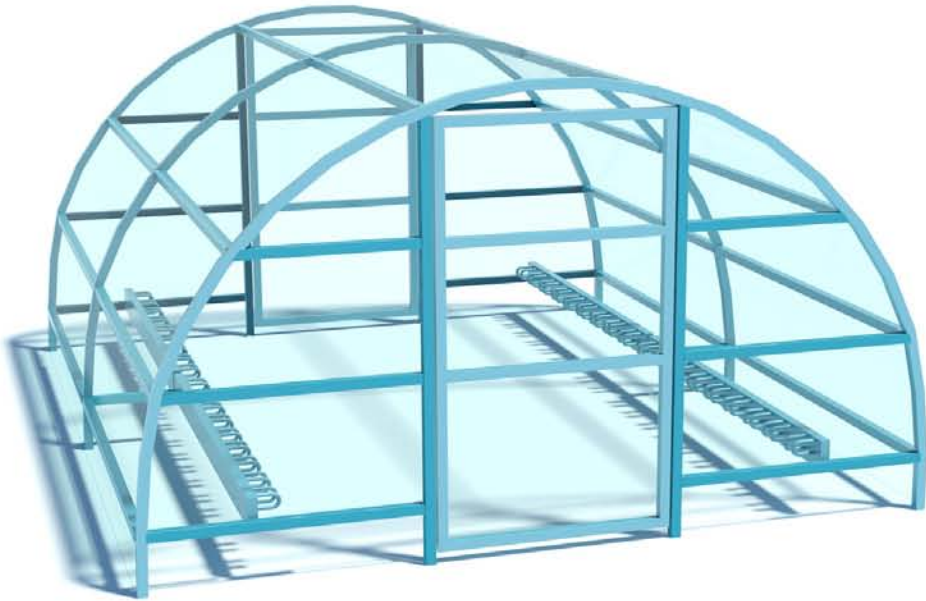

SCOOTER SHELTER

SCO-SHELT Scooter Shelter

Dimensions are in mm. Do not scale from drawing.

Vica SL has worked in partnership with Local Government, Police Authorities and Crime Prevention Units in the development of our range of youth shelters, both portable and fixed, which have been proven to reduce the local crime rate. Our steelwork for shelters carries the same heavy duty specification as that of our Multi Use Games Areas (MUGA's). We also offer a 25 year fair wear and tear warranty and a 5 year fair wear and tear warranty for the paint finish.

All shelters can be provided in any standard RAL colour combination of your choosing. Vica SL has its own in-house powder coating facility where we incorporate additional processes ensuring durability of the coating and therefore value for money over time.