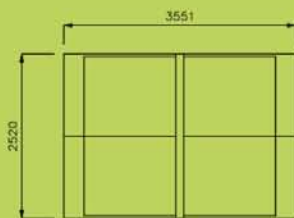

2 BAY SPINE RAMP

SSR102
Spine Ramp 1.0m High

SSR122
Spine Ramp 1.2m High

SSR152
Spine Ramp 1.5m High

Dimensions are in mm. Do not scale from drawing.

OPTIONS

SSR102 Spine Ramp 1.0m High, 2 Bay

SSR122 Spine Ramp 1.2m High, 2 Bay