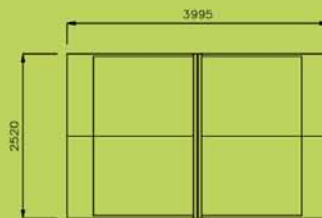

2 BAY SPINE RAMP

SSR102
Spine Ramp 1.0m High

SSR122
Spine Ramp 1.2m High

SSR152
Spine Ramp 1.5m High

Dimensions are in mm. Do not scale from drawing.

OPTIONS

SSR102 Spine Ramp 1.0m High, 2 Bay

SSR122 Spine Ramp 1.2m High, 2 Bay