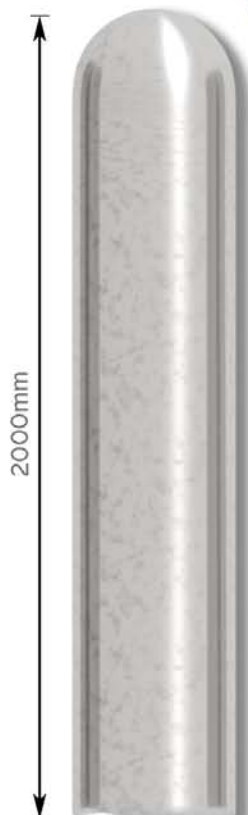

STAINLESS STEEL BOLLARDS

FIXINGS OPTIONS

Stainless Steel Bollards Options: Full Dome

Diameter Options

- Dia 88.9mm
- Dia 101mm
- Dia 114mm
- Dia 129mm
- Dia 139mm
- Dia 154mm
- Dia 168mm

Length Options

- 600mm
- 900mm
- 1000mm
- 1200mm
- 1500mm
- 1800mm

Available Grade 304 - 316

Dimensions are in mm.
Do not scale from drawing.

Street Furniture is another example of how we work to satisfy client needs. With a sleek finish, this bollard is ideal for a modern and minimalist designed project. Available in a number of different heights and diameters and is also available in Grade 316 to help resist corrosion.