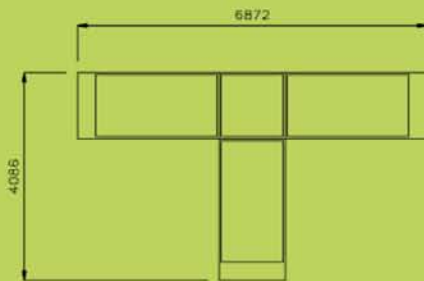

T-SHAPED FUNBOX

PLAN VIEW
STS061

PLAN VIEW
STS062

Dimensions are in mm. Do not scale from drawing.

OPTIONS

STS061 T-Shaped FunBox, 1 Bay

STS062 T-Shaped FunBox, 2 Bay

Single Bay