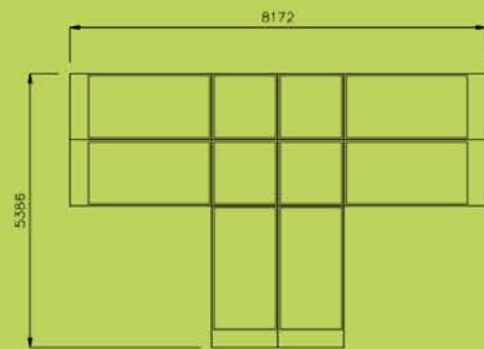

T-SHAPED FUNBOX

PLAN VIEW
STS061

PLAN VIEW
STS062

Dimensions are in mm. Do not scale from drawing.

OPTIONS

STS061 T-Shaped FunBox, 1 Bay

STS062 T-Shaped FunBox, 2 Bay

Single Bay