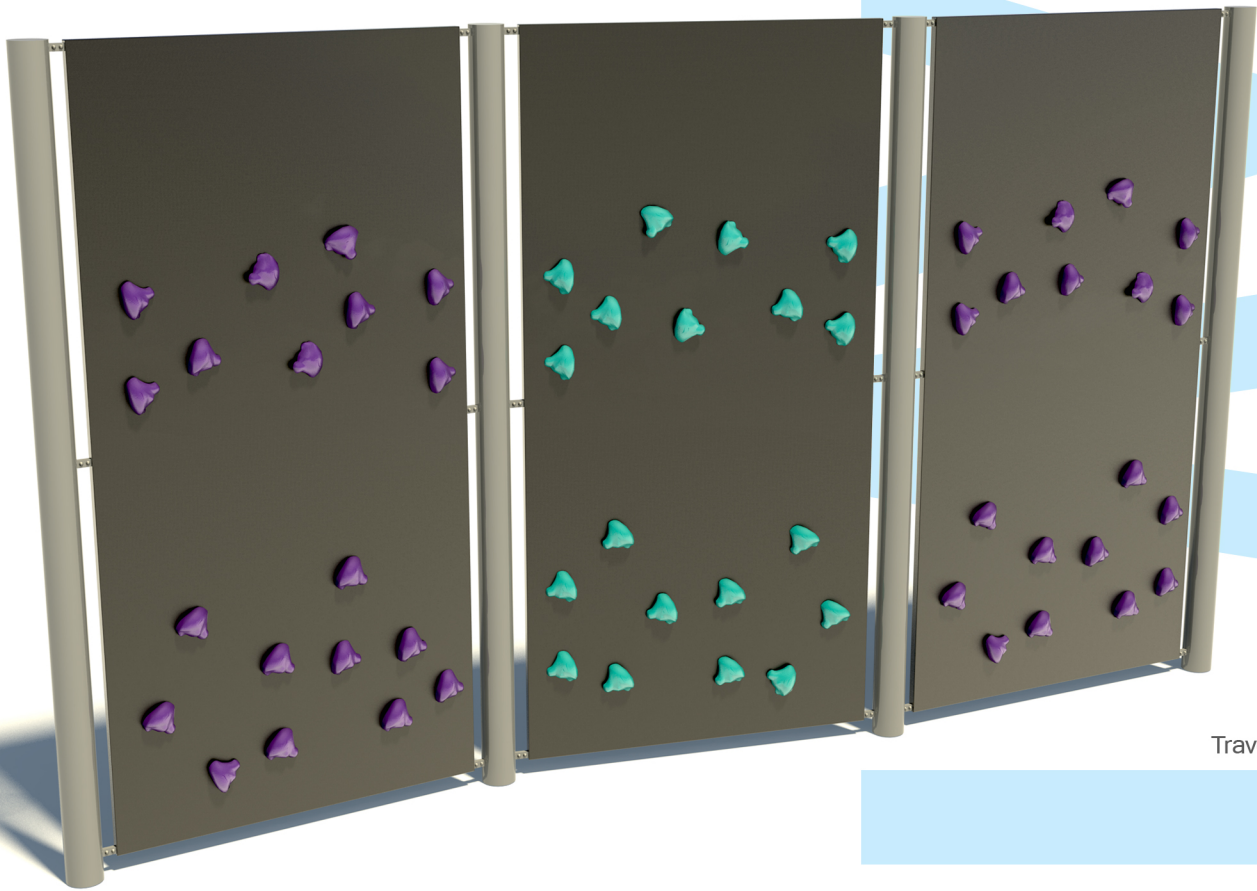

TRAVERSE WALL

Traverse Wall

FEATURES

- Strong robust steel posts
- HDPE panels and rockholds
- Available in a variety of colour options

PLAY VALUE

Climbing, traversing, risk taking,
learning about weight and gravity.
Age Range: 6+ years