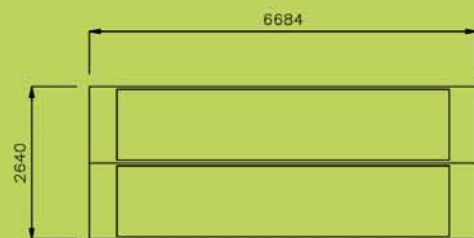

# WAVE RAMPS

PLAN VIEW

SWR061

PLAN VIEW

SWR062

Dimensions are in mm. Do not scale from drawing.

## OPTIONS

SWR061 Wave Ramp, 1 Bay

SWR062 Wave Ramp, 2 Bay

Single Bay

Double Bay

Vica SL offer a one-stop solution for the design and manufacture of our skate parks. We use fast and super strong, professional grade **SkatelitePro™** which is the supreme riding surface for outdoor skateparks. The solid material is weatherproof and withstands the constant punishment inflicted by determined riders.