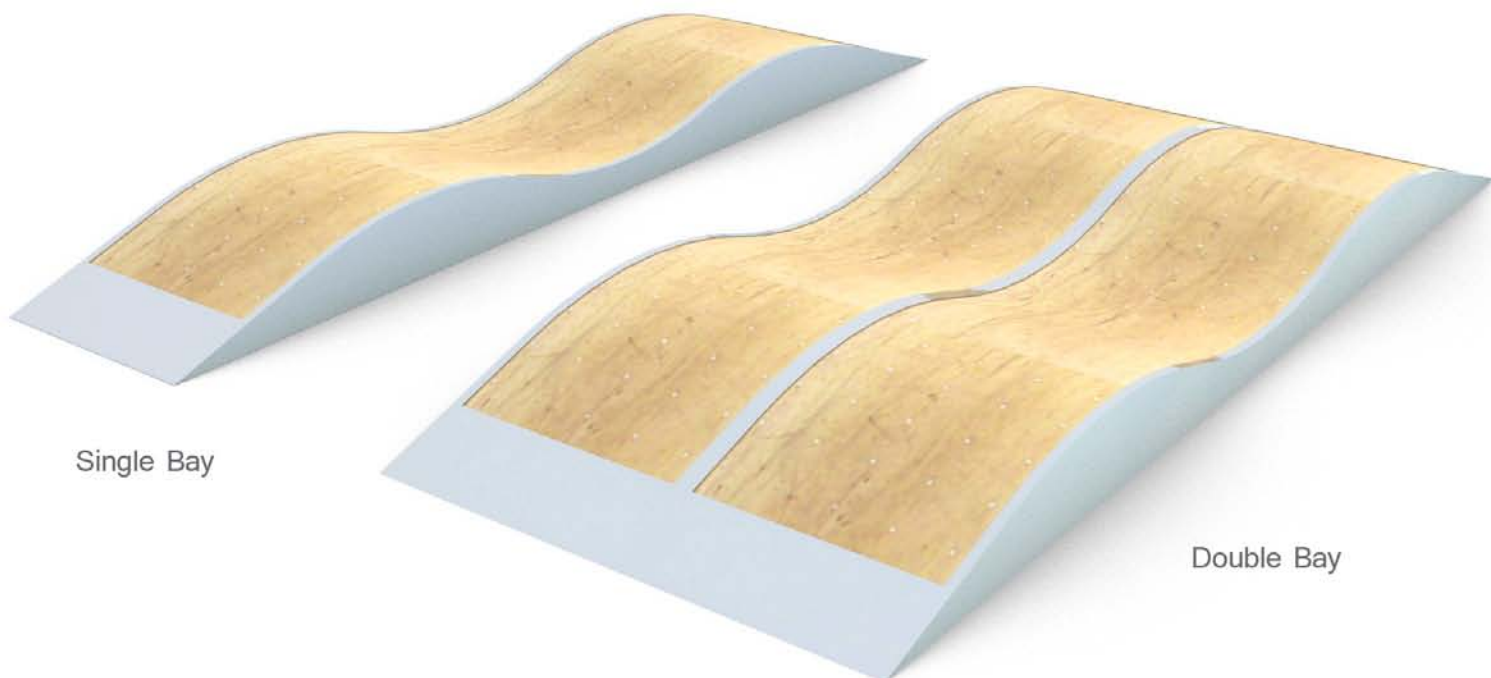

# WAVE RAMPS

PLAN VIEW

SWR061

PLAN VIEW

SWR062

Dimensions are in mm. Do not scale from drawing.

## OPTIONS

SWR061 Wave Ramp, 1 Bay

SWR062 Wave Ramp, 2 Bay

Single Bay

Double Bay

Vica SL offer a one-stop solution for the design and manufacture of our skate parks. We use fast and super strong, professional grade **SkatelitePro™** which is the supreme riding surface for outdoor skateparks. The solid material is weatherproof and withstands the constant punishment inflicted by determined riders.