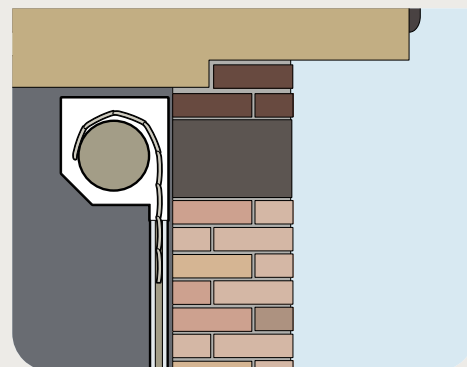

INTERNAL Face Fixing:

SeceuroGlide is installed INSIDE the opening to the garage. This is ideal where headroom inside the garage isn't seriously restricted. Internal reveal fixing may also be used to great effect in arched openings.