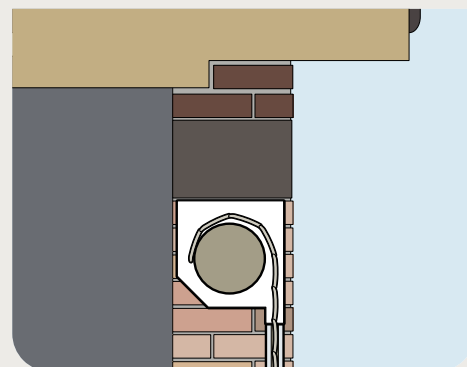

When the reveal fix option is chosen it may also be necessary to strengthen the lower edge of a 90° fascia when fitted partially or fully into a garage door opening, in order to prevent it from marking the door's curtain during operation.

*Except where the coil is fitted entirely behind the lintel

Fitting Requirements

Headroom requirements

SeceuroGlide and SeceuroGlide Excel require a minimum of 300mm headroom for doors up to 2500mm in opening height and 350mm headroom for door up to 3500mm opening height.

SeceuroGlide Compact requires just 205mm headroom for doors with an opening height up to 2150mm.

External doors

In applications where the door is installed externally the remote control system must be installed either inside the garage or in a waterproof box (not included).

SeceuroGlide Excel restrictions

SeceuroGlide Excel is not available as supply only as it must be installed by a trained installer. SeceuroGlide Excel can not be installed externally. The door must be installed so that the entire coil is above the opening.

The low level external override option is not available for SeceuroGlide Excel. In cases where the garage door is the only means of entry to the garage a battery backup will be required.

All SeceuroGlide Excel doors are supplied with 90mm guide rails as standard.