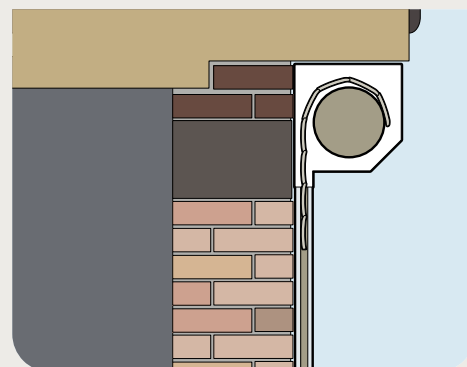

REVEAL Fixing (NOT SeceuroGlide Excel*):

Here SeceuroGlide is installed in the GARAGE OPENING itself. This option gives maximised internal space in the garage, whilst not obscuring the exterior of the garage. Requires good reveal headroom.