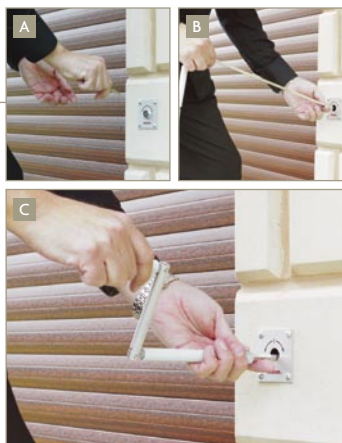

Fitting Options

● Low level external override kit (SeceuroGlide and SeceuroGlide Compact only)

The low level external override kit enables the door to be opened manually in emergencies from both the inside and outside of the garage. If the garage door is the only means of entry you will require either the battery backup or the low level external override kit.