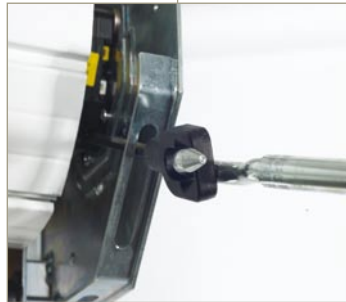

Manual override: Every SeceuroGlide comes supplied with a simple manual override crank, ensuring you will never be accidentally locked in your garage - even in a powercut. Also available are external low-level override and battery backup options (overleaf).