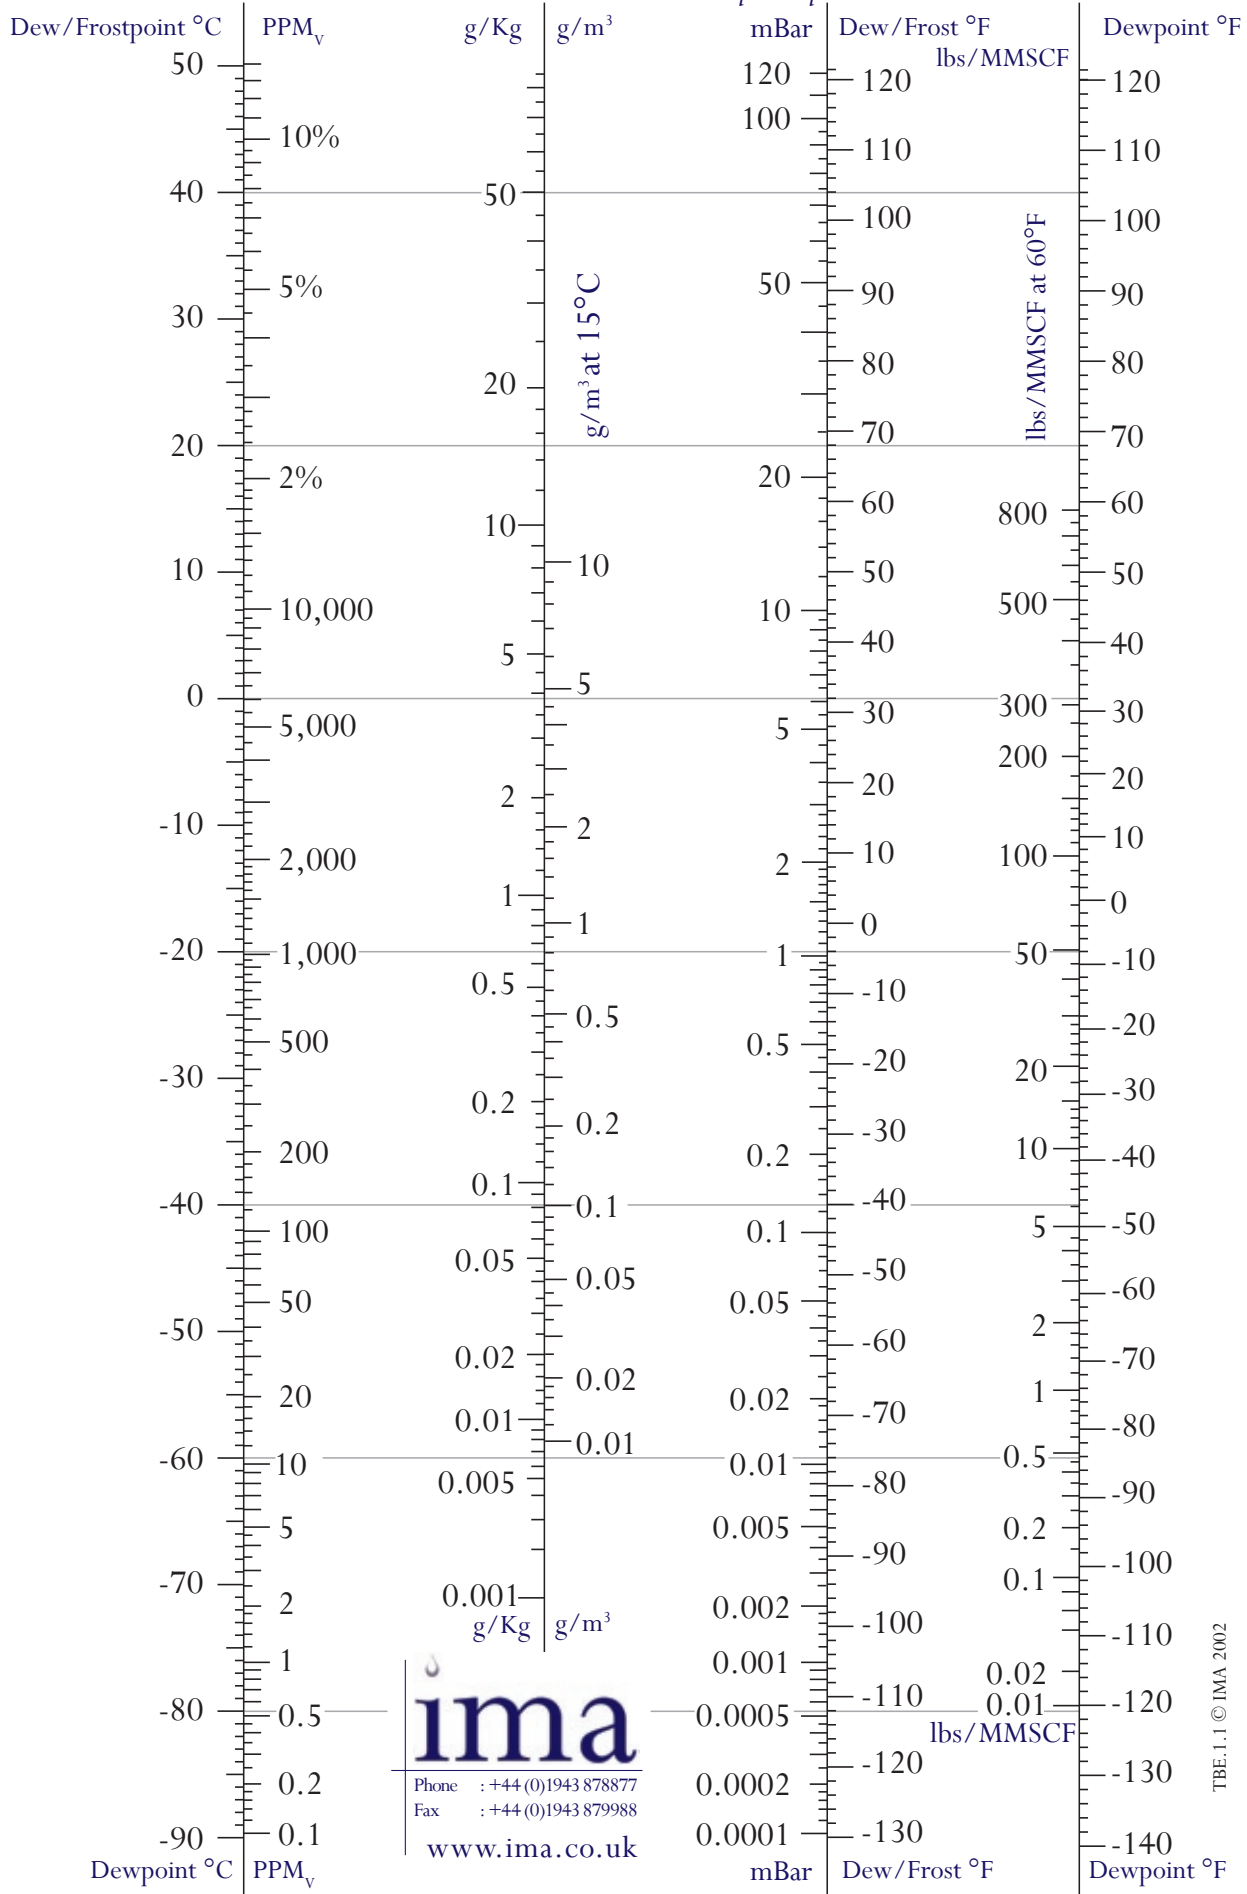

# Moisture Conversion Chart

Correct at standard atmospheric pressure

**ima**

Phone : +44 (0)1943 878877  
 Fax : +44 (0)1943 879988

www.ima.co.uk

TBE.1.1 © IMA 2002