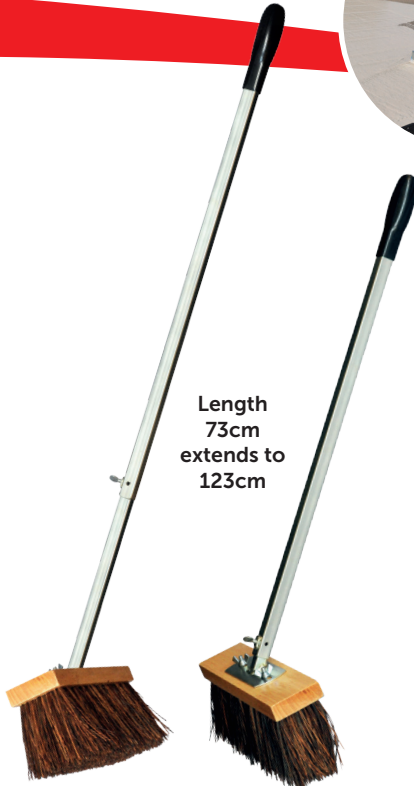

Our Snow Pusher is double sided, fully reversible and virtually indestructible. A super tough rust-proof construction. A metal blade on one side, an exceptionally durable, impact resistant, non-abrasive blade on the other. The Snow Pusher is designed to break up ice and compacted snow, before flipping over and pushing the snow and ice away with the rubber squeegee blade.

UNIT PRICE £15.57

Serrated Squeegees

Reversible
rubber blade

Made with a serrated straight rubber blade, specifically designed for spreading resin when road surface dressing. The tough black nitrile rubber has proved to give prolonged life even on rough surfaces. The Serrated Squeegee benefits from the ability to be pushed as well as pulled. Serrations are available in different depths, the squeegees in various widths.

SERRATION DEPTHS

4mm / 6mm / 8mm

Now available with a blue polyurethane blade for increased abrasion resistance, lasting three to four times longer than black nitrile rubber.

SIZES

UNIT PRICE BLACK BLUE

10" / 25CM	4MM	£11.88	£12.44
10" / 25CM	6MM	£11.49	£12.25
10" / 25CM	8MM	£11.18	£12.07
18" / 46CM	4MM	£13.78	£19.30
18" / 46CM	6MM	£13.24	£18.85
18" / 46CM	8MM	£12.86	£18.52
22" / 56CM	4MM	£15.78	£22.16
22" / 56CM	5MM	£15.87	£22.48
22" / 56CM	6MM	£15.17	£21.65
22" / 56CM	8MM	£14.70	£21.21

Length
73cm
extends to
123cm

Telescopic Broom

Our Telescopic Broom is ideal where storage space is limited, for example car boots and when travelling. The square tubing of the Telescopic Broom handle increases rigidity and can be simply extended and secured with a wing nut. Once sweeping is complete the Telescopic Broom handle can be shortened and easily stored.