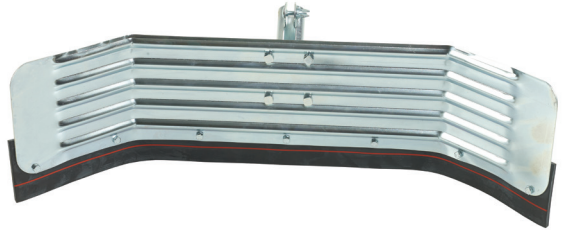

Squeegee Socket SH4

ALL OUR SQUEEGEES ARE:

- Available in various widths
- Complete with socket bracket, bolts and wing nut, ready to receive a standard handle (not supplied)
- No tools required handle fitting
- Reversible/Replaceable red stripe rubber squeegee blade
- Five ridges and separate socket, increase strength
- Handmade in England