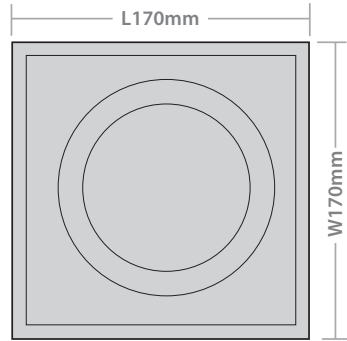

Dimensions

Cut out: 150 x 150mm