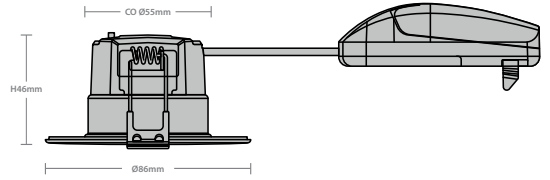

Specification

Material:	Housing: Steel Bezel: Polycarbonate
Colour Temperature:	3CCT Selectable 3000K | 4000K | 6500K
CRI	Ra>80
LED Lifetime:	L70B50 30,000 Hours
IP Rating:	IP65 (From below ceiling)
Working Temperature:	-20°C to 25°C
Beam Angle:	60°
Power Factor	>0.7
Warranty:	3 Years

Dimensions

Product Code	Description	Wattage	Lumen Output	Efficacy
BA/W	Bella Fire Rated Downlight 6W 3CCT	6W	660lm	110 lm/W

Bella Accessories

Product Code	Description
BAB/B	Bella Bezel Attachment Black
BAB/C	Bella Bezel Attachment Chrome
BAB/SC	Bella Bezel Attachment Satin Chrome