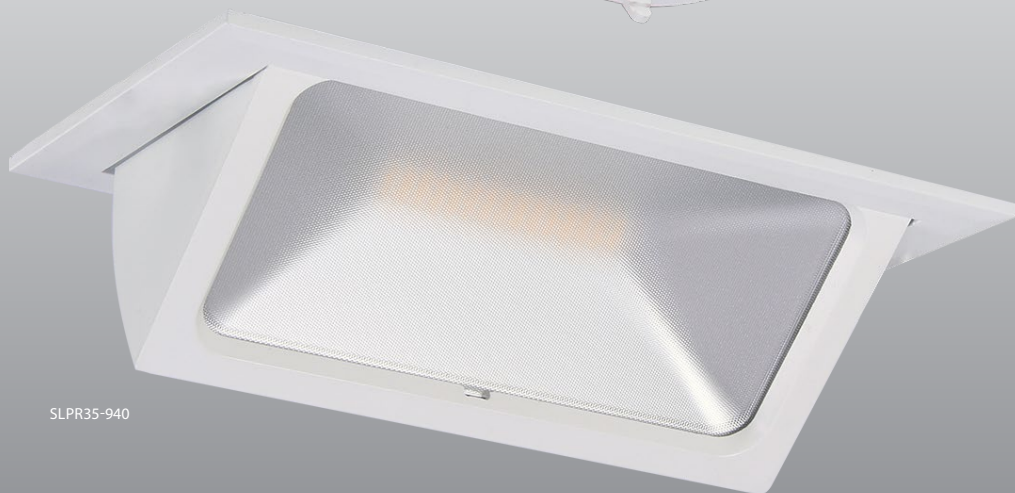

SLPR35-940