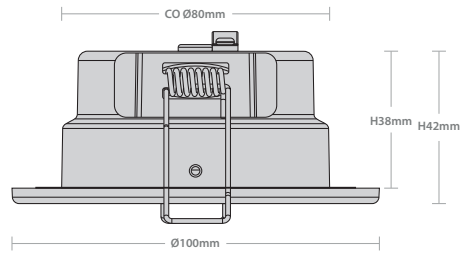

TOOL-FREE CONNECTOR AND PLUG & SOCKET

Specification

Material:	Housing: Steel Bezel: Polycarbonate
Colour Temperature:	4CCT Selectable 2700K | 3000K | 4000K | 6000K
Colour Finish	White RAL9003. Other bezel colours available to separate order
CRI	Ra>80
LED Lifetime:	L70B50 50,000 Hrs
IP Rating:	IP65 (From below ceiling)
Working Temperature:	-20°C to 40°C
Beam Angle:	40°
Power Factor	0.9
Electrical Class	Class I
Warranty:	5 Years

Dimensions

*DATA SHOWN AT 4000K

Product Code	Description	Wattage	Lumen Output	Efficacy
SR/T/W	Stellar Tilt FR Downlight IP65 White 6W 4CCT 2700/3000/4000/6000K	6W	775lm*	130 lm/W*

Stellar Tilt Accessories

Product Code	Description
SRB/T/B	Stellar Tilt Black Bezel Attachment
SRB/T/C	Stellar Tilt Chrome Bezel Attachment
SRB/T/SC	Stellar Tilt Satin Chrome Bezel Attachment
SRB/T/PB	Stellar Tilt Polished Brass Bezel Attachment
SRB/T/SQW	Stellar Tilt Square White Bezel Attachment
SRB/T/SQB	Stellar Tilt Square Black Bezel Attachment
SRB/T/SQC	Stellar Tilt Square Chrome Bezel Attachment
SRB/T/SQSC	Stellar Tilt Square Satin Chrome Bezel Attachment
SRB/T/SQPB	Stellar Tilt Square Polished Brass Bezel Attachment
TITANX/5/KIT/230	Titan X Remote Emergency LiFeP04 230V