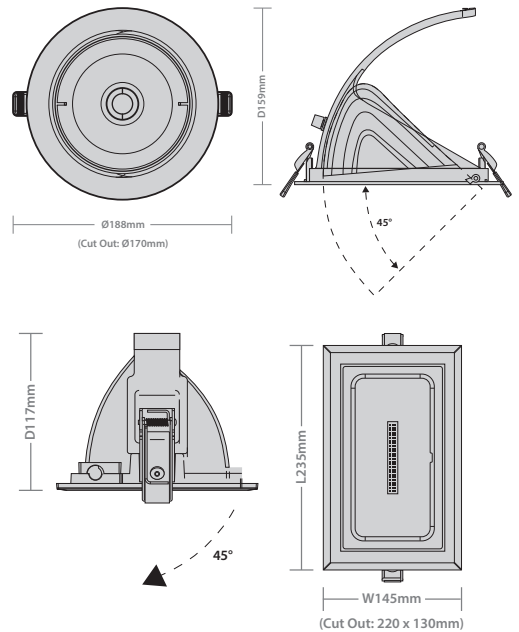

Dimensions

Product Code	Dimensions	Cut Out
ORB6	Ø: 120mm, D: 30mm	108 mm
ORB12	Ø: 170mm, D: 34mm	157 mm
ORB15	Ø: 200mm, D: 34mm	180 mm
ORB18	Ø: 225mm, D: 34mm	205 mm
ORB20	Ø: 240mm, D: 35mm	220 mm

Product Code	Description	Wattage	Lumen Output	Colour Temperature	Efficacy
ORB6-30	Orbit Circular Downlight	6W	450 lm	3000K	75 lm/W
ORB6-40	Orbit Circular Downlight	6W	450 lm	4000K	75 lm/W
ORB12-30	Orbit Circular Downlight	12W	900 lm	3000K	75 lm/W
ORB15-60	Orbit Circular Downlight	15W	1125 lm	6000K	75 lm/W
ORB18-40	Orbit Circular Downlight	18W	1440 lm	4000K	80 lm/W

Dimensions

Product Code	Dimensions	Cut Out
VEN150	Ø: 175mm, D:70mm	Ø: 150 mm
VEN170	Ø: 195mm, D:78mm	Ø: 170 mm
VEN200	Ø: 230mm, D:86mm	Ø: 200 mm

Product Code	Description	Wattage	Lumen Output	Efficacy
VEN150/1-40	Venus Downlight 150mm c/o	11W	1100 lm	100 lm/W
VEN170/2-40	Venus Downlight 170mm c/o	18W	2000 lm	110 lm/W
VEN200/2-40	Venus Downlight 200mm c/o	18W	2000 lm	110 lm/W
VEN200/3-40	Venus Downlight 200mm c/o	29W	3200 lm	110 lm/W

Dimensions

Product Code	Description	Wattage	Lumen Output	Colour Temperature	Efficacy
SLPC33-940	Shoplight Pro Circular	33W	3250 lm	4000K	98 lm/W
SLPR35-940	Shoplight Pro Rectangular	35W	3000 lm	4000K	90 lm/W