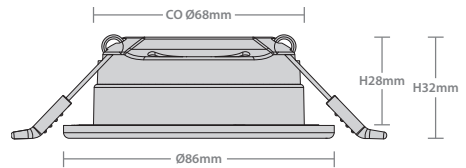

Dimensions