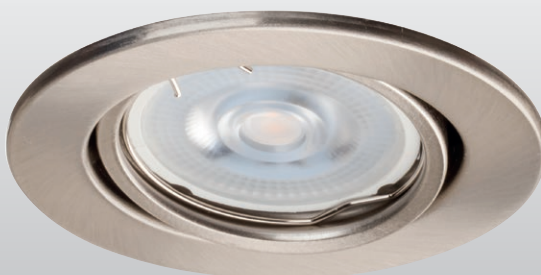

SEE LIGHTING ACCESSORIES FOR OUR EXTENSIVE RANGE OF COMPATIBLE GU10 GLASS & PLASTIC LAMPS

IGNIS

GU10 STEEL FIRE RATED DOWNLIGHT

Offering excellent value for money, Ignis is a range of fire rated downlights with steel bezels. Designed for use with GU10 lamps, as Fixed and Tilt option in 4 finishes. All feature Red Arrow's innovative terminal block.

Features

- Fire rated for 30, 60 & 90 minutes to BS 476:20:1987 & BS476:21:1987
- Acoustic rating: ISO 10140-2:2010
- Fixed & Tilt options available
- White, chrome, satin chrome and brass finish
- Includes fast-fit terminal block with heavy duty loop-in / loop-out lever terminals
- Recommended for use with Red Arrow GU10 Glass & Plastic LED lamps (order separately)

Chrome Finish Fixed

White Finish Tilt

Specification

Material:	Bezel & Housing: Steel
IP Rating:	IP20
Warranty:	1 Year

Dimensions

Product	Dimensions	Cut Out
Fixed	H: 85mm, Ø: 85mm	Ø65mm
Tilt	H: 95mm, Ø: 87mm	Ø75mm