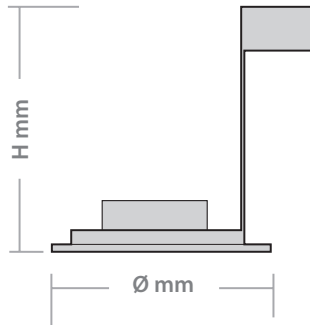

Chrome Finish Fixed

White Finish Tilt

Specification

Material:	Bezel & Housing: Steel
IP Rating:	IP20
Warranty:	1 Year

Dimensions

Product	Dimensions	Cut Out
Fixed	H: 85mm, Ø: 85mm	Ø65mm
Tilt	H: 95mm, Ø: 87mm	Ø75mm

Satin Chrome Finish Tilt

Brass Finish Fixed

Satin Chrome Finish Fixed

Specification

Material:	Bezel: Steel
IP Rating:	IP20
Warranty:	1 Year

Dimensions

Product	Dimensions	Cut Out
Fixed	H: 100mm, Ø: 80mm	Ø57mm
Tilt	H: 95mm, Ø: 88mm	Ø67mm