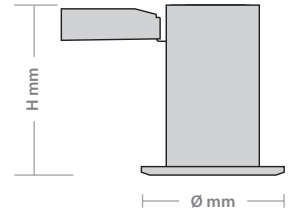

Brass Finish IP65

Chrome Finish Tilt

Specification

Material:	Bezel: Die-Cast Aluminium Housing: Steel
IP Rating:	IP20 / IP65 (IP65 from below ceiling)
Warranty:	1 Year

Dimensions

Product	Dimensions	Cut Out
Fixed	H: 95mm, Ø: 86mm	Ø75mm
Tilt	H: 95mm, Ø: 100mm	Ø90mm
IP65	H: 105mm, Ø: 86mm	Ø75mm

Chrome Finish Fixed

White Finish Tilt

Specification

Material:	Bezel & Housing: Steel
IP Rating:	IP20
Warranty:	1 Year

Dimensions

Product	Dimensions	Cut Out
Fixed	H: 85mm, Ø: 85mm	Ø65mm
Tilt	H: 95mm, Ø: 87mm	Ø75mm