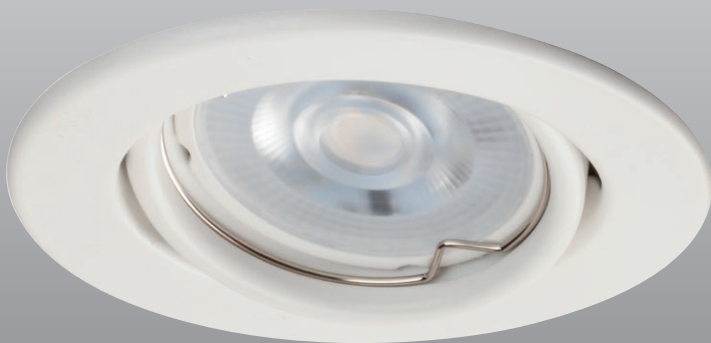

SEE LIGHTING ACCESSORIES FOR OUR EXTENSIVE RANGE OF COMPATIBLE GU10 GLASS & PLASTIC LAMPS

HOOP

GU10 STEEL DOWNLIGHT

Hoop delivers outstanding value for money for a GU10 downlight. Featuring steel bezels and available in Fixed and Tilt options in 4 colour finishes.

Features

- Value for money GU10 downlight
- Fixed & Tilt options available
- Choice of white, chrome, satin chrome and brass finish
- Supplied with pre wired lamp holder and terminal block mounting bracket
- Recommended for use with Red Arrow GU10 Glass & Plastic LED lamps (order separately)