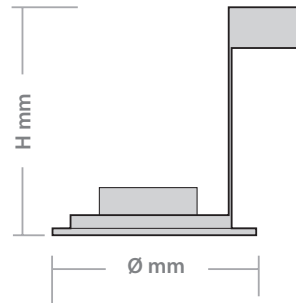

Chrome Finish Fixed

White Finish Tilt

Specification

Material:	Bezel & Housing: Steel
IP Rating:	IP20
Warranty:	1 Year

Dimensions

Product	Dimensions	Cut Out
Fixed	H: 85mm, Ø: 85mm	Ø65mm
Tilt	H: 95mm, Ø: 87mm	Ø75mm

Brass Finish Fixed

Satin Chrome Finish IP65

White Finish Tilt

Specification

Material:	Bezel: Die-Cast Aluminium
IP Rating:	IP20 / IP65 (IP65 from below ceiling)
Warranty:	1 Year

Dimensions

Product	Dimensions	Cut Out
Fixed	H: 95mm, Ø: 80mm	Ø70mm
Tilt	H: 105mm, Ø: 95mm	Ø79mm
IP65	H: 105mm, Ø: 85mm	Ø66mm