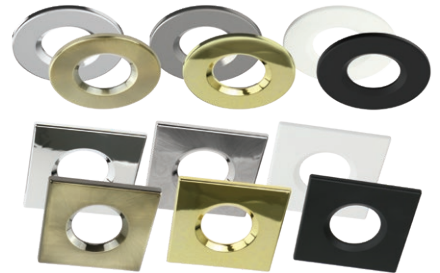

Dimensions

*DATA SHOWN AT 4000K

Product Code	Description	Wattage	Lumen Output	Efficacy
SR/ECO/8/W	Stellar ECO 8 Pack Fire Rated Downlight 6W 3CCT	6W	750 lm*	125 lm/W*

Stellar Eco Accessories

Product Code	Description
SRB/C	Stellar Chrome Bezel Attachment
SRB/SC	Stellar Satin Chrome Bezel Attachment
SRB/B	Stellar Black Bezel Attachment
SRB/AB	Stellar Antique Brass Bezel Attachment
SRB/PB	Stellar Polished Brass Bezel Attachment
SRB/SQW	Stellar Square White Bezel Attachment
SRB/SQC	Stellar Square Chrome Bezel Attachment
SRB/SQSC	Stellar Square Satin Chrome Bezel Attachment
SRB/SQB	Stellar Square Black Bezel Attachment
SRB/SQAB	Stellar Square Antique Brass Bezel Attachment
SRB/SQPB	Stellar Square Polished Brass Bezel Attachment