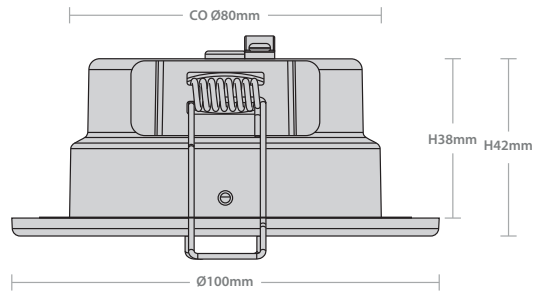

Dimensions

Stellar Smart Tilt Accessories

Product Code	Description	Wattage	Lumen Output	Efficacy
SSM/T/W	Stellar Tilt Smart with Round White Bezel	6W	430 lm @ 2000K 510 lm @ 6500K	70-80 lm/W
SRB/T/B	Stellar Tilt Round Black Bezel Attachment	-	-	-
SRB/T/C	Stellar Tilt Round Chrome Bezel Attachment	-	-	-
SRB/T/SC	Stellar Tilt Round Satin Chrome Bezel Attachment	-	-	-
SRB/T/PB	Stellar Tilt Round Polished Brass Bezel Attachment	-	-	-
SRB/T/SQW	Stellar Tilt Square White Bezel Attachment	-	-	-
SRB/T/SQB	Stellar Tilt Square Black Bezel Attachment	-	-	-
SRB/T/SQC	Stellar Tilt Square Chrome Bezel Attachment	-	-	-
SRB/T/SQSC	Stellar Tilt Square Satin Chrome Bezel Attachment	-	-	-
SRB/T/SQPB	Stellar Tilt Square Polished Brass Bezel Attachment	-	-	-