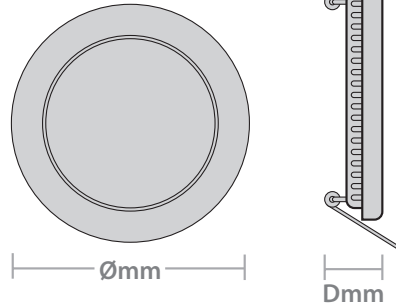

Dimensions

Product Code	Dimensions	Cut Out
ORB6	Ø: 120mm, D: 15mm	106 mm
ORB12	Ø: 170mm, D: 15mm	155 mm
ORB15	Ø: 170mm, D: 15mm	155 mm
ORB18	Ø: 220mm, D: 15mm	205 mm
ORB20	Ø: 220mm, D: 15mm	205 mm

Product Code	Description	Wattage	Lumen Output	Colour Temperature	Efficacy
ORB6-CCT	Orbit Circular Downlight 6W 3CCT 3/4/6K	6W	500 lm	3000K 4000K 6000K	83 lm/W
ORB12-CCT	Orbit Circular Downlight 12W 3CCT 3/4/6K	12W	900 lm	3000K 4000K 6000K	75 lm/W
ORB15-CCT	Orbit Circular Downlight 15W 3CCT 3/4/6K	15W	1020 lm	3000K 4000K 6000K	68 lm/W
ORB18-CCT	Orbit Circular Downlight 18W 3CCT 3/4/6K	18W	1550 lm	3000K 4000K 6000K	86 lm/W
ORB20-CCT	Orbit Circular Downlight 20W 3CCT 3/4/6K	20W	1720 lm	3000K 4000K 6000K	86 lm/W

Dimensions

Product Code	Dimensions	Cut Out
ORB6	Ø: 120mm, D: 30mm	108 mm
ORB12	Ø: 170mm, D: 34mm	157 mm
ORB15	Ø: 200mm, D: 34mm	180 mm
ORB18	Ø: 225mm, D: 34mm	205 mm
ORB20	Ø: 240mm, D: 35mm	220 mm

Product Code	Description	Wattage	Lumen Output	Colour Temperature	Efficacy
ORB6-30	Orbit Circular Downlight	6W	450 lm	3000K	75 lm/W
ORB6-40	Orbit Circular Downlight	6W	450 lm	4000K	75 lm/W
ORB12-30	Orbit Circular Downlight	12W	900 lm	3000K	75 lm/W
ORB15-60	Orbit Circular Downlight	15W	1125 lm	6000K	75 lm/W
ORB18-40	Orbit Circular Downlight	18W	1440 lm	4000K	80 lm/W

Dimensions

Product Code	Dimensions	Cut Out
VEN150	Ø: 175mm, D:70mm	Ø: 150 mm
VEN170	Ø: 195mm, D:78mm	Ø: 170 mm
VEN200	Ø: 230mm, D:86mm	Ø: 200 mm

Product Code	Description	Wattage	Lumen Output	Efficacy
VEN150/1-40	Venus Downlight 150mm c/o	11W	1100 lm	100 lm/W
VEN170/2-40	Venus Downlight 170mm c/o	18W	2000 lm	110 lm/W
VEN200/2-40	Venus Downlight 200mm c/o	18W	2000 lm	110 lm/W
VEN200/3-40	Venus Downlight 200mm c/o	29W	3200 lm	110 lm/W