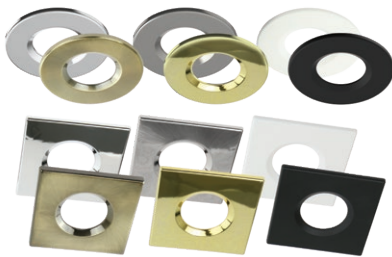

STELLAR BEZEL ATTACHMENTS