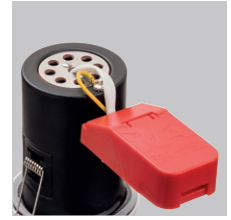

Specification

Material:	Bezel: Die-Cast Aluminium Housing: Steel
IP Rating:	IP20 / IP65 (IP65 from below ceiling)
Warranty:	1 Year