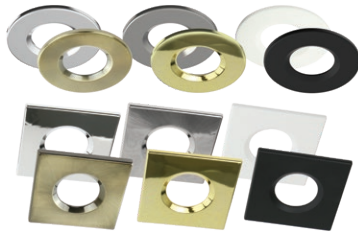

STELLAR BEZEL ATTACHMENTS