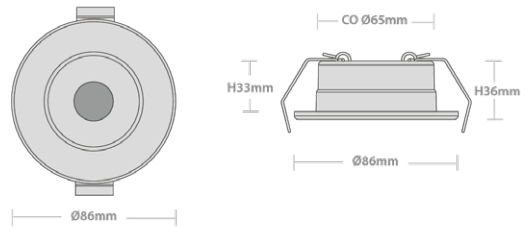

STELLAR BEZEL ATTACHMENTS

TOOL-FREE CONNECTOR AND PLUG & SOCKET

SPEED TERMINALS AND EM LOOP

Specification

Material:	Housing: Steel Bezel: Polycarbonate
Colour Temperature:	4CCT Selectable 2700K 3000K 4000K 6000K
CRI	Ra>80
LED Lifetime:	L70B50 50,000 Hrs
IP Rating:	IP65 (From below ceiling)
Working Temperature:	-20°C to 40°C
Beam Angle:	40°
Power Factor	>0.85
Warranty:	5 Years
Electrical Class:	Class I

Dimensions

*DATA SHOWN AT 4000K

Product Code	Description	Wattage	Lumen Output	Efficacy
SR/W	Stellar with White Bezel	6W	775 lm*	130 lm/W*

Stellar Accessories

Product Code	Description
SRB/C	Stellar Chrome Bezel Attachment
SRB/SC	Stellar Satin Chrome Bezel Attachment
SRB/B	Stellar Black Bezel Attachment
SRB/AB	Stellar Antique Brass Bezel Attachment
SRB/PB	Stellar Polished Brass Bezel Attachment
SRB/SQW	Stellar Square White Bezel Attachment
SRB/SQC	Stellar Square Chrome Bezel Attachment
SRB/SQSC	Stellar Square Satin Chrome Bezel Attachment
SRB/SQB	Stellar Square Black Bezel Attachment
SRB/SQAB	Stellar Square Antique Brass Bezel Attachment
SRB/SQPB	Stellar Square Polished Brass Bezel Attachment
TITANX/5/KIT/230	Titan X Remote Emergency LiFeP04 230V