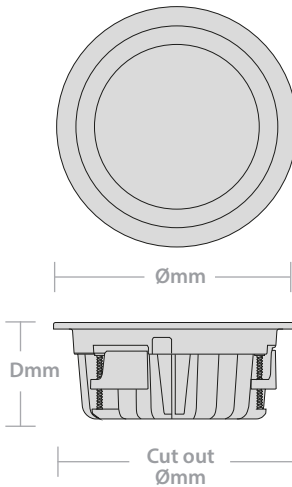

Dimensions

Product Code	Dimensions	Cut Out
ORB6	Ø: 120mm, D: 15mm	106 mm
ORB12	Ø: 170mm, D: 15mm	155 mm
ORB15	Ø: 170mm, D: 15mm	155 mm
ORB18	Ø: 220mm, D: 15mm	205 mm
ORB20	Ø: 220mm, D: 15mm	205 mm

Product Code	Description	Wattage	Lumen Output	Colour Temperature	Efficacy
ORB6-CCT	Orbit Circular Downlight 6W 3CCT 3/4/6K	6W	500 lm	3000K 4000K 6000K	83 lm/W
ORB12-CCT	Orbit Circular Downlight 12W 3CCT 3/4/6K	12W	900 lm	3000K 4000K 6000K	75 lm/W
ORB15-CCT	Orbit Circular Downlight 15W 3CCT 3/4/6K	15W	1020 lm	3000K 4000K 6000K	68 lm/W
ORB18-CCT	Orbit Circular Downlight 18W 3CCT 3/4/6K	18W	1550 lm	3000K 4000K 6000K	86 lm/W
ORB20-CCT	Orbit Circular Downlight 20W 3CCT 3/4/6K	20W	1720 lm	3000K 4000K 6000K	86 lm/W

Dimensions

Product Code	Dimensions	Cut Out
ORB6	Ø: 120mm, D: 30mm	108 mm
ORB12	Ø: 170mm, D: 34mm	157 mm
ORB15	Ø: 200mm, D: 34mm	180 mm
ORB18	Ø: 225mm, D: 34mm	205 mm
ORB20	Ø: 240mm, D: 35mm	220 mm

Product Code	Description	Wattage	Lumen Output	Colour Temperature	Efficacy
ORB6-30	Orbit Circular Downlight	6W	450 lm	3000K	75 lm/W
ORB6-40	Orbit Circular Downlight	6W	450 lm	4000K	75 lm/W
ORB12-30	Orbit Circular Downlight	12W	900 lm	3000K	75 lm/W
ORB15-60	Orbit Circular Downlight	15W	1125 lm	6000K	75 lm/W
ORB18-40	Orbit Circular Downlight	18W	1440 lm	4000K	80 lm/W

Features

- High quality, die-cast aluminium construction
- 1000, 2000, 3000 lumen output options
- 150, 170 & 200mm cut outs, ideal for PL downlight retrofit
- Optional floating glass attachment
- Ceiling brackets adjust from below

Dimensions

Product Code	Dimensions	Cut Out
VEN150	Ø: 175mm, D:70mm	Ø: 150 mm
VEN170	Ø: 195mm, D:78mm	Ø: 170 mm
VEN200	Ø: 230mm, D:86mm	Ø: 200 mm

Product Code	Description	Wattage	Lumen Output	Efficacy
VEN150/1-40	Venus Downlight 150mm c/o	11W	1100 lm	100 lm/W
VEN170/2-40	Venus Downlight 170mm c/o	18W	2000 lm	110 lm/W
VEN200/2-40	Venus Downlight 200mm c/o	18W	2000 lm	110 lm/W
VEN200/3-40	Venus Downlight 200mm c/o	29W	3200 lm	110 lm/W