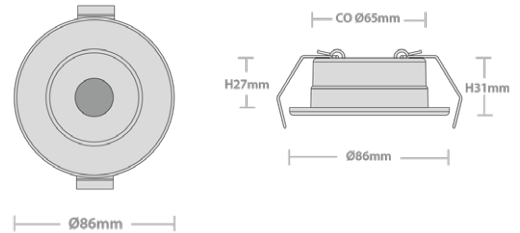

STELLAR BEZEL ATTACHMENTS

TOOL-FREE CONNECTOR AND PLUG & SOCKET

Specification

Material:	Housing: Steel Bezel: Polycarbonate
Colour Temperature:	Fully variable 2000K - 6500K
Colour Finish	White RAL9003. Other bezel colour finishes to separate order
CRI	Ra>80
LED Lifetime:	L70B50 50,000 Hrs
IP Rating:	IP65 (From below ceiling)
Working Temperature:	-20°C to 40°C
Beam Angle:	40°
Power Factor	>0.8
Electrical Class	Class II
Warranty:	5 Years

Dimensions

Stellar Smart Accessories

Product Code	Description	Wattage	Lumen Output	Efficacy
SSM/W	Stellar Smart with Round White Bezel	6W	430 lm @ 2000K 510 lm @ 6500K	70-80 lm/W
SRB/B	Stellar Round Black Bezel Attachment	-	-	-
SRB/C	Stellar Round Chrome Bezel Attachment	-	-	-
SRB/SC	Stellar Round Satin Chrome Bezel Attachment	-	-	-
SRB/AB	Stellar Antique Brass Bezel Attachment	-	-	-
SRB/PB	Stellar Round Polished Brass Bezel Attachment	-	-	-
SRB/SQW	Stellar Square White Bezel Attachment	-	-	-
SRB/SQB	Stellar Square Black Bezel Attachment	-	-	-
SRB/SQC	Stellar Square Chrome Bezel Attachment	-	-	-
SRB/SQSC	Stellar Square Satin Chrome Bezel Attachment	-	-	-
SRB/SQAB	Stellar Square Antique Brass Bezel Attachment	-	-	-
SRB/SQPB	Stellar Square Polished Brass Bezel Attachment	-	-	-