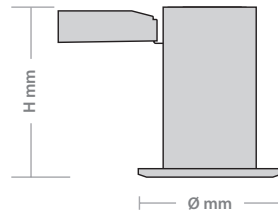

Brass Finish IP65

Chrome Finish Tilt

Specification

Material:	Bezel: Die-Cast Aluminium Housing: Steel
IP Rating:	IP20 / IP65 (IP65 from below ceiling)
Warranty:	1 Year

Dimensions

Product	Dimensions	Cut Out
Fixed	H: 95mm, Ø: 86mm	Ø75mm
Tilt	H: 95mm, Ø: 100mm	Ø90mm
IP65	H: 105mm, Ø: 86mm	Ø75mm

Chrome Finish Fixed

White Finish Tilt

Specification

Material:	Bezel & Housing: Steel
IP Rating:	IP20
Warranty:	1 Year

Dimensions

Product	Dimensions	Cut Out
Fixed	H: 85mm, Ø: 85mm	Ø65mm
Tilt	H: 95mm, Ø: 87mm	Ø75mm