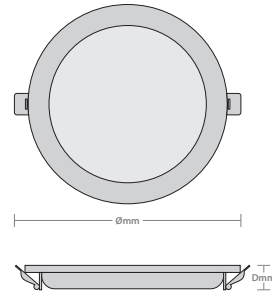

Dimensions

Product Code	Dimensions	Cut Out
ORB6	Ø: 120mm, D: 15mm	106 mm
ORB12	Ø: 170mm, D: 15mm	155 mm
ORB15	Ø: 170mm, D: 15mm	155 mm
ORB18	Ø: 220mm, D: 15mm	205 mm
ORB20	Ø: 220mm, D: 15mm	205 mm

Product Code	Description	Wattage	Lumen Output	Colour Temperature	Efficacy
ORB6-CCT	Orbit Circular Downlight 6W 3CCT 3/4/6K	6W	500 lm	3000K 4000K 6000K	83 lm/W
ORB12-CCT	Orbit Circular Downlight 12W 3CCT 3/4/6K	12W	900 lm	3000K 4000K 6000K	75 lm/W
ORB15-CCT	Orbit Circular Downlight 15W 3CCT 3/4/6K	15W	1020 lm	3000K 4000K 6000K	68 lm/W
ORB18-CCT	Orbit Circular Downlight 18W 3CCT 3/4/6K	18W	1550 lm	3000K 4000K 6000K	86 lm/W
ORB20-CCT	Orbit Circular Downlight 20W 3CCT 3/4/6K	20W	1720 lm	3000K 4000K 6000K	86 lm/W

Dimensions

Product Code	Dimensions	Cut Out
ORB6	Ø: 120mm, D: 30mm	108 mm
ORB12	Ø: 170mm, D: 34mm	157 mm
ORB15	Ø: 200mm, D: 34mm	180 mm
ORB18	Ø: 225mm, D: 34mm	205 mm
ORB20	Ø: 240mm, D: 35mm	220 mm

Product Code	Description	Wattage	Lumen Output	Colour Temperature	Efficacy
ORB6-30	Orbit Circular Downlight	6W	450 lm	3000K	75 lm/W
ORB6-40	Orbit Circular Downlight	6W	450 lm	4000K	75 lm/W
ORB12-30	Orbit Circular Downlight	12W	900 lm	3000K	75 lm/W
ORB15-60	Orbit Circular Downlight	15W	1125 lm	6000K	75 lm/W
ORB18-40	Orbit Circular Downlight	18W	1440 lm	4000K	80 lm/W