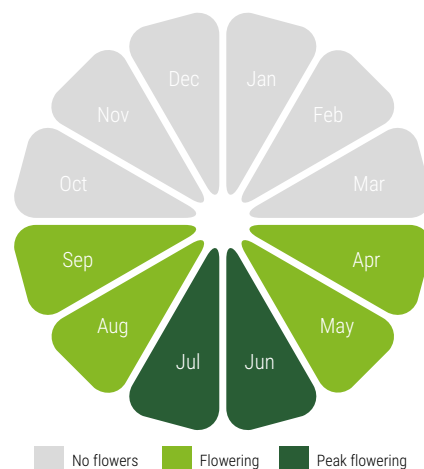

SPECIFICATIONS: ENVIROMAT® PITCHED ROOF KIT

- **PRODUCT ORDER CODE** ENV-PITCHED ROOF
 - **KIT COMPONENTS** Enviromat® Sedum Mat - ENV-STANDARD
Polythene Root Barrier - ENV-POLYTHENE
Also available separately
 - **STANDARD SIZE** 1m²
1000mm wide (39.4")
1000mm long (39.4")
 - **OVERALL THICKNESS OF KIT** 34mm to 44mm (1.34" to 1.73")
 - **SEDUM ROLL WEIGHT** 25kg – saturated weight may be up to 44kg
 - **ROOF LOADING REQUIREMENT** 120kg/m² - accounts for weight of product plus extra for snow loading or a person walking on the roof for installation/maintenance
 - **VEGETATION HEIGHT ON DESPATCH** Approx. 50mm (1.96") The product may be mown before despatch to minimise damage to plants and as a result it may not be in flower when it is delivered.
- All measurements are approximate and taken when harvested.*
- **GROWTH** Enviromat® is a mix of 18 drought-loving succulents integrated into an easy to handle flexible geotextile mat. The lightweight carrier mat is made up of a non-woven fleece sown to a drainage composite layer of looped polyamide filaments, thermally bonded to a specially designed perforated, non-woven filter fabric. The integrated moisture retention fleece can store up to 5 litres of water per square metre. The sedum species selected have been chosen to provide varied colour and texture throughout the seasons. Enviromat® has been designed as a lightweight retrofit solution, ideal for pitched and flat roofs. Enviromat® will contain mature plants with at least 95% coverage.
 - **TYPICAL SEED MIXTURE** 100% Sedum
 - **SOIL CLASSIFICATION** Grown on bespoke extensive substrate.

EASY TO INSTALL AND MAINTAIN WITH ALL THE BENEFITS OF GREEN ROOFING WITHOUT WAITING FOR SEEDS OR PLUG PLANTS TO DEVELOP.

FLOWERING TIMES

**The RHS Plants for Pollinators mark is only given to plants that support pollinating insects. Find out more at [rhs.org.uk/plantsforpollinators](https://www.rhs.org.uk/plantsforpollinators)