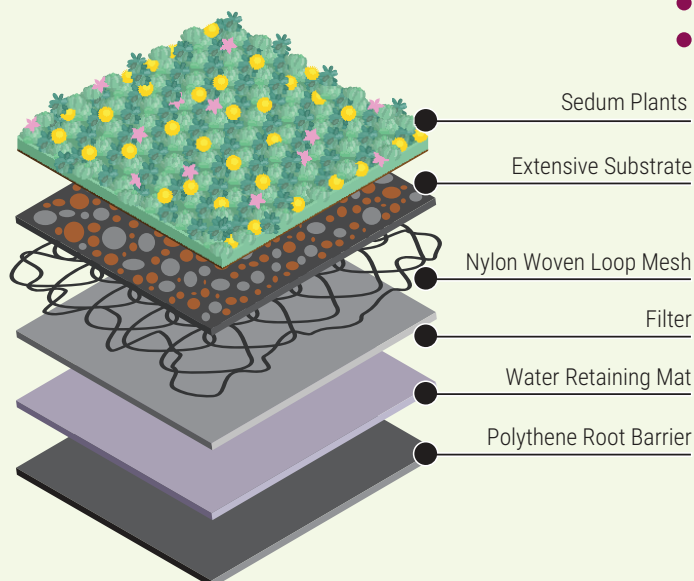

FEATURES: ENVIROMAT® PITCHED ROOF KIT

■ FEATURES

RHS Plants for Pollinators** - contains plant species that support pollinating insects

A mixture of mature plants that allows you to establish dense planting very quickly
- more reliable than seeding and less time consuming than plug planting

Drought tolerant – only requiring occasional watering during long spells of dry weather.

Very low maintenance.

Prefers a neutral to slightly alkaline pH but can tolerate acidic soils - for installation on a roof this product requires no additional growing medium.

Please Note: This product must not be installed onto a level surface as sedum plants will not survive in waterlogged conditions.

IDEAL FOR:

SLOPED ROOFS WITH A PITCH OF BETWEEN 3° AND 20°. PITCHES OF MORE THAN 10° WILL REQUIRE IRRIGATION OR REGULAR WATERING.

A TRUE LIGHTWEIGHT GREEN ROOF SOLUTION.

REQUIRES A SMOOTH NON-CORRUGATED SURFACE.

GROUND INSTALLATION ON SLOPED SOLID SURFACES

WHAT'S IN OUR ENVIROMAT® PITCHED ROOF KIT

- Widow's Cross (Sedum pulchellum)
- Summer Glory (Sedum spurium)
- Montanum Orientale (Sedum montanum)
- White Stonecrop (Sedum album)
- Czar's Gold (Sedum hybridum)
- Ellacombianum (Sedum ellacombianum)
- Crooked Yellow Stonecrop (Sedum reflexum)
- Tasteless Stonecrop (Sedum sexangulare)
- Goldmoss Stonecrop (Sedum acre)
- Purple Carpet (Sedum spurium coccineum)
- Spanish Stonecrop (Sedum hispanicum)
- Oregon Stonecrop (Sedum oreganum)
- Orange Stonecrop (Sedum floriferum)
- Gold Sedum (Sedum kamtchaticum)
- Angelina (Sedum rupestre)
- Wormleaf Stonecrop (Sedum stenopetalum)
- Stolon Stonecrop (Sedum stoloniferum)
- Meadow Saxifrage (Saxifraga granulata)