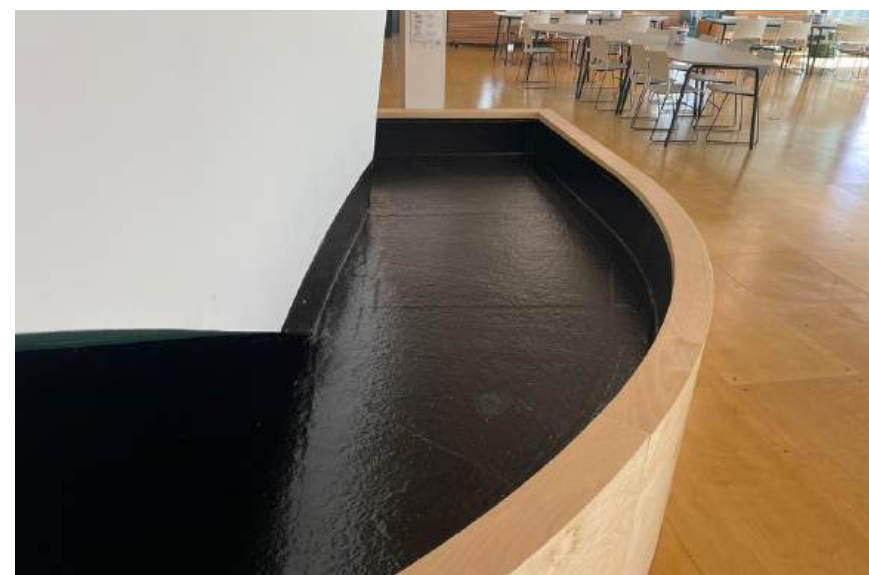

THERES MORE...

We provide onsite linings for larger planter projects, ensuring a protective layer applied by our skilled team. This service enhances both the beauty and longevity of your planters.